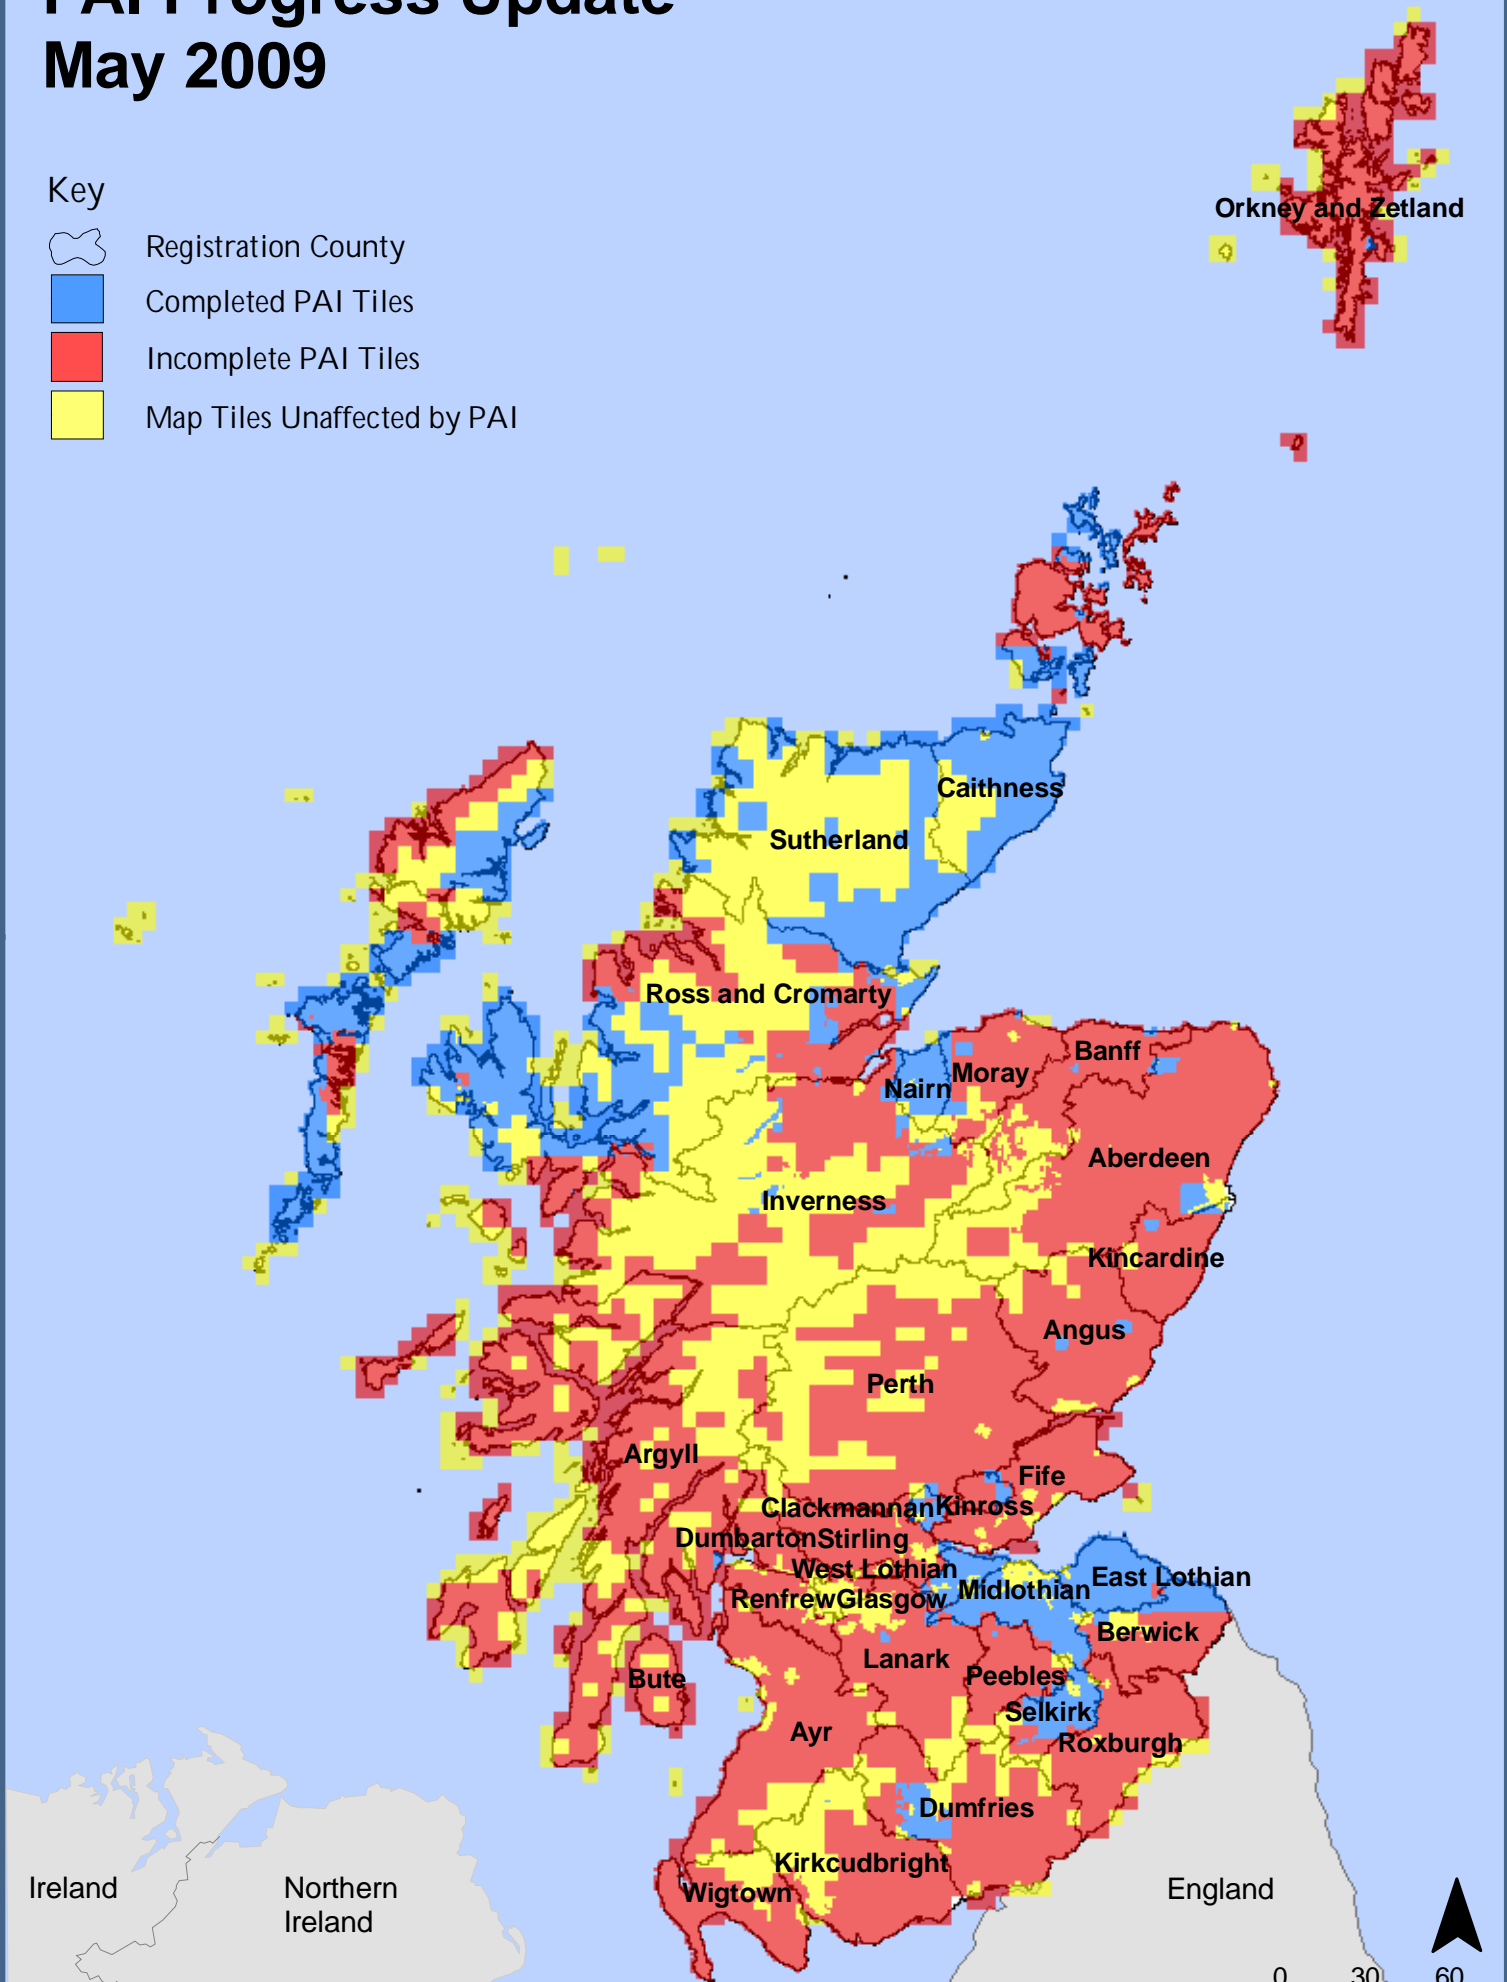

REGISTERS OF SCOTLAND

PAI Progress Update

May 2009

Key

-  Registration County
-  Completed PAI Tiles
-  Incomplete PAI Tiles
-  Map Tiles Unaffected by PAI

Orkney and Zetland

Ireland Northern Ireland

England

0 30 60 KM