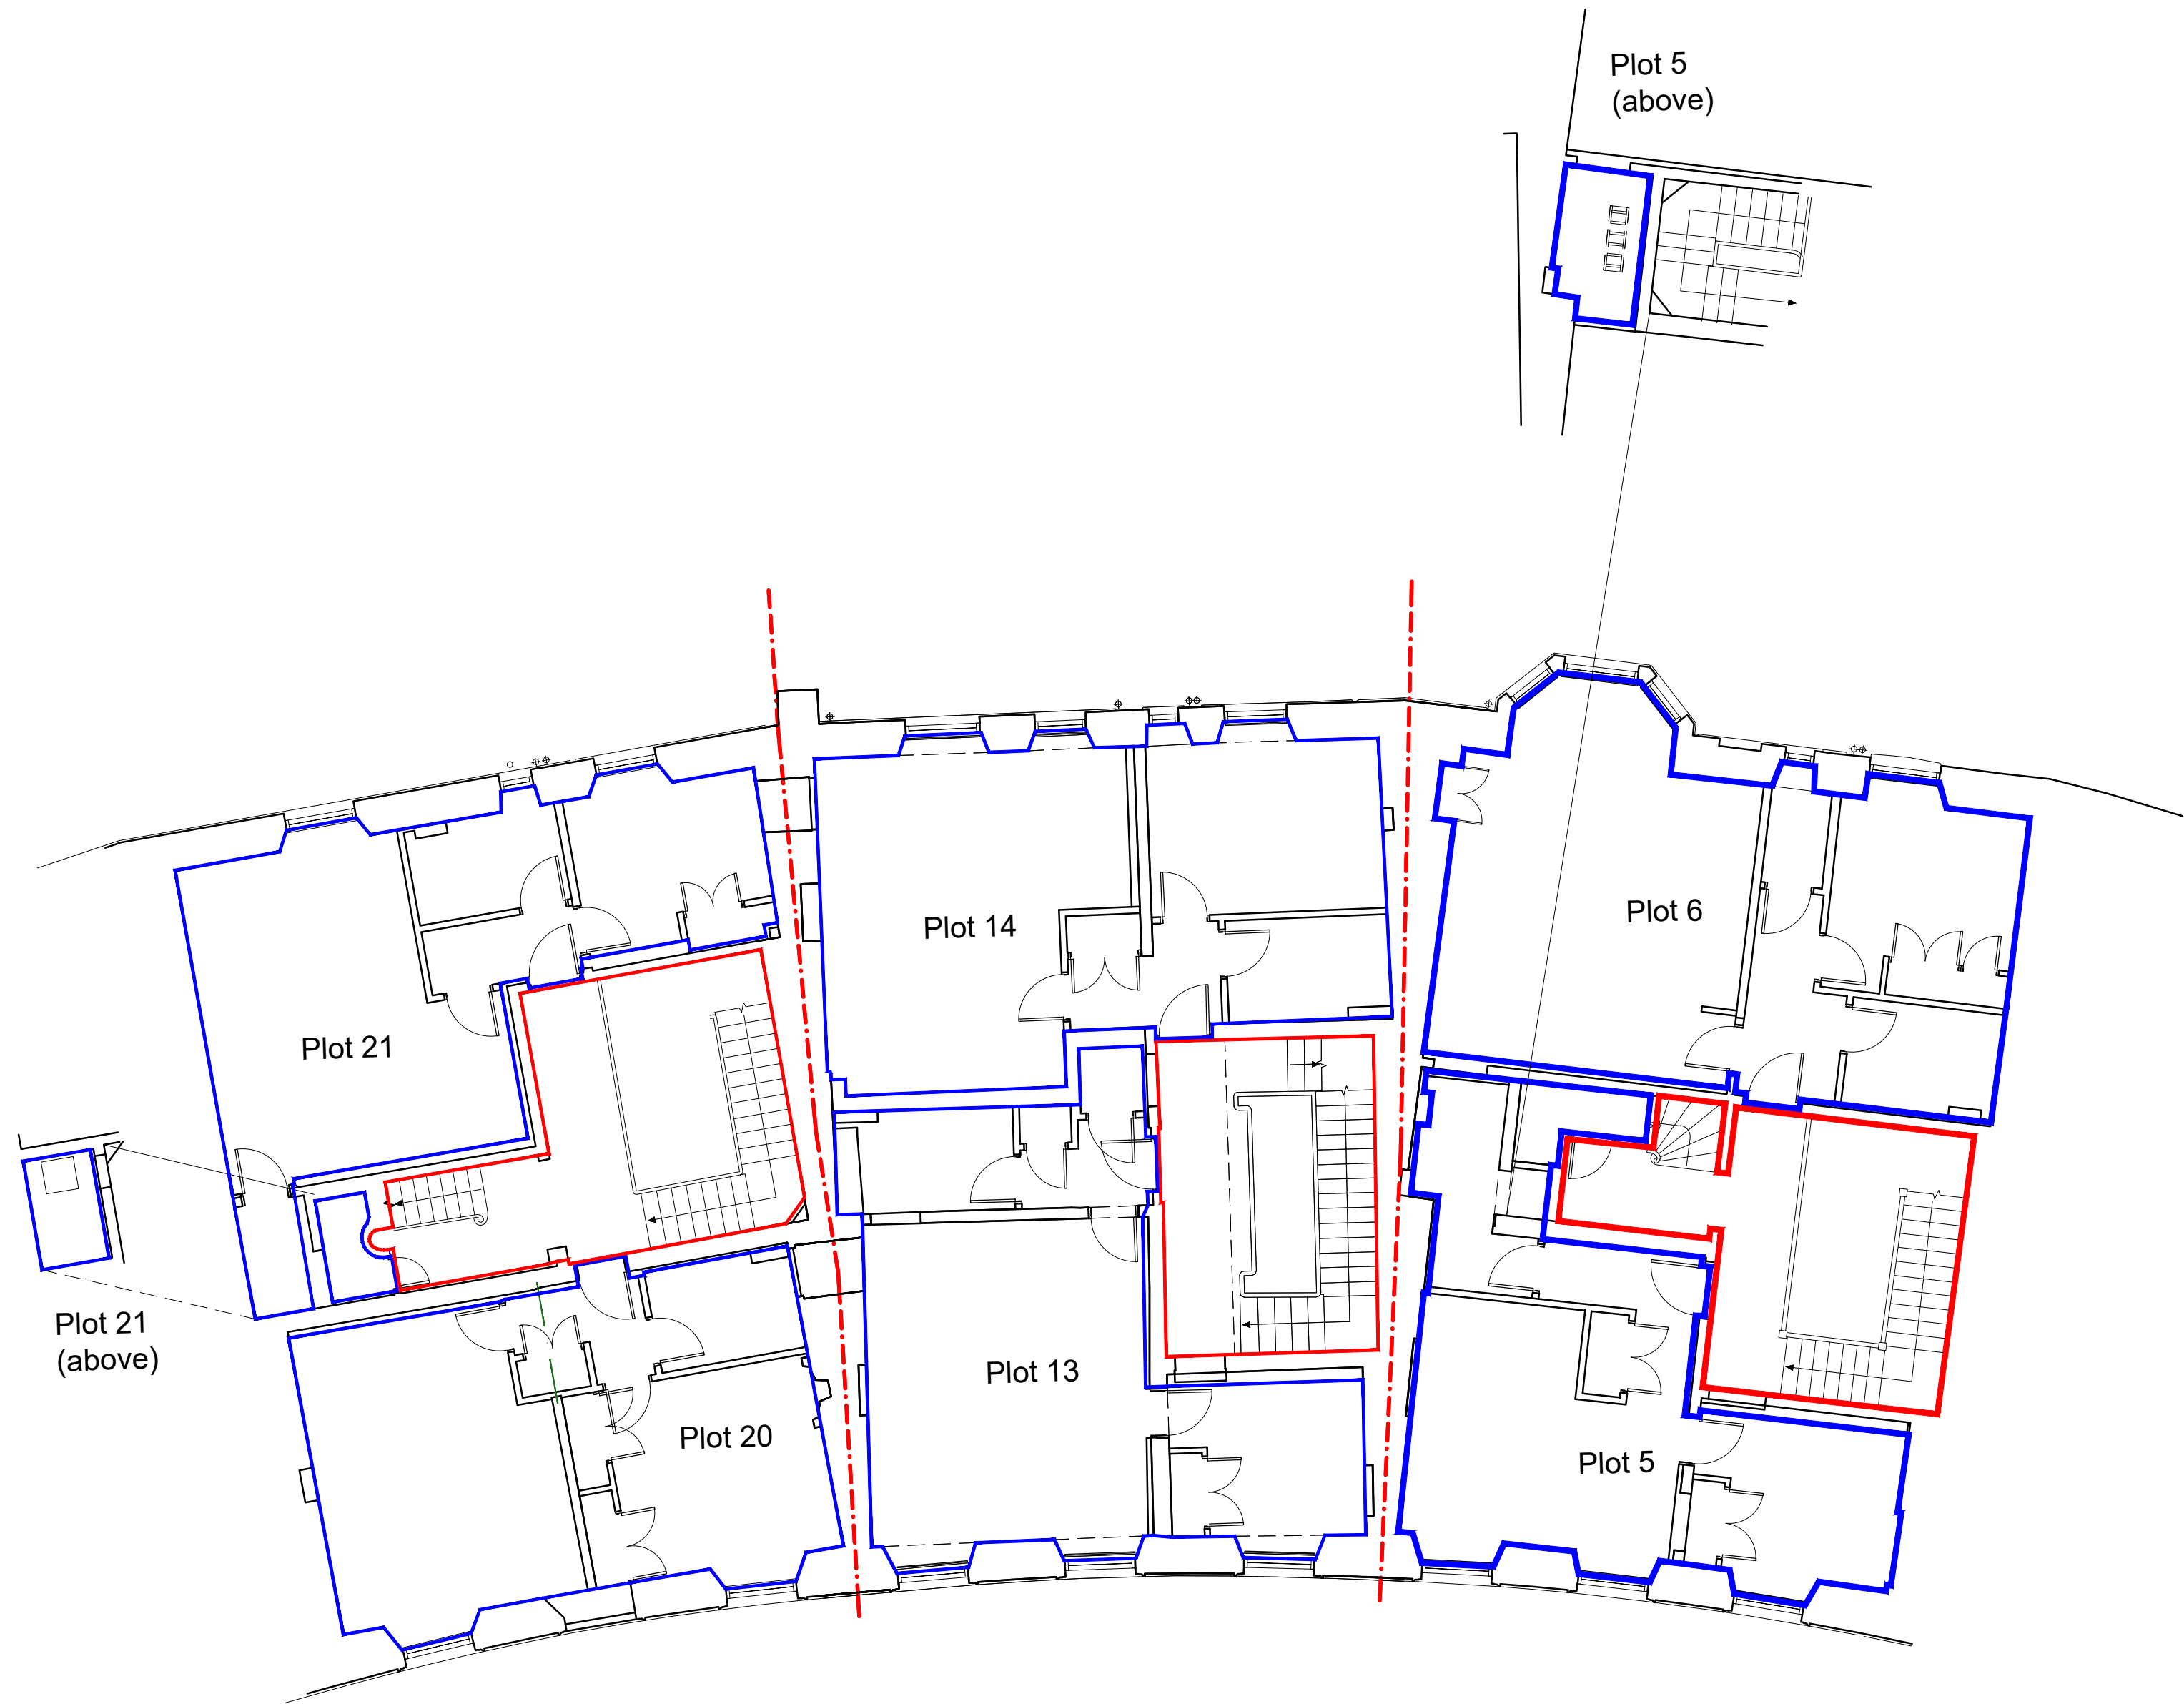

REVISIONS
-- 10.02.20 JC First Issue
A 31.03.20 JC BP Comments 18.03.20

Legend:
— Indicates plot boundary
— Indicates common area boundary