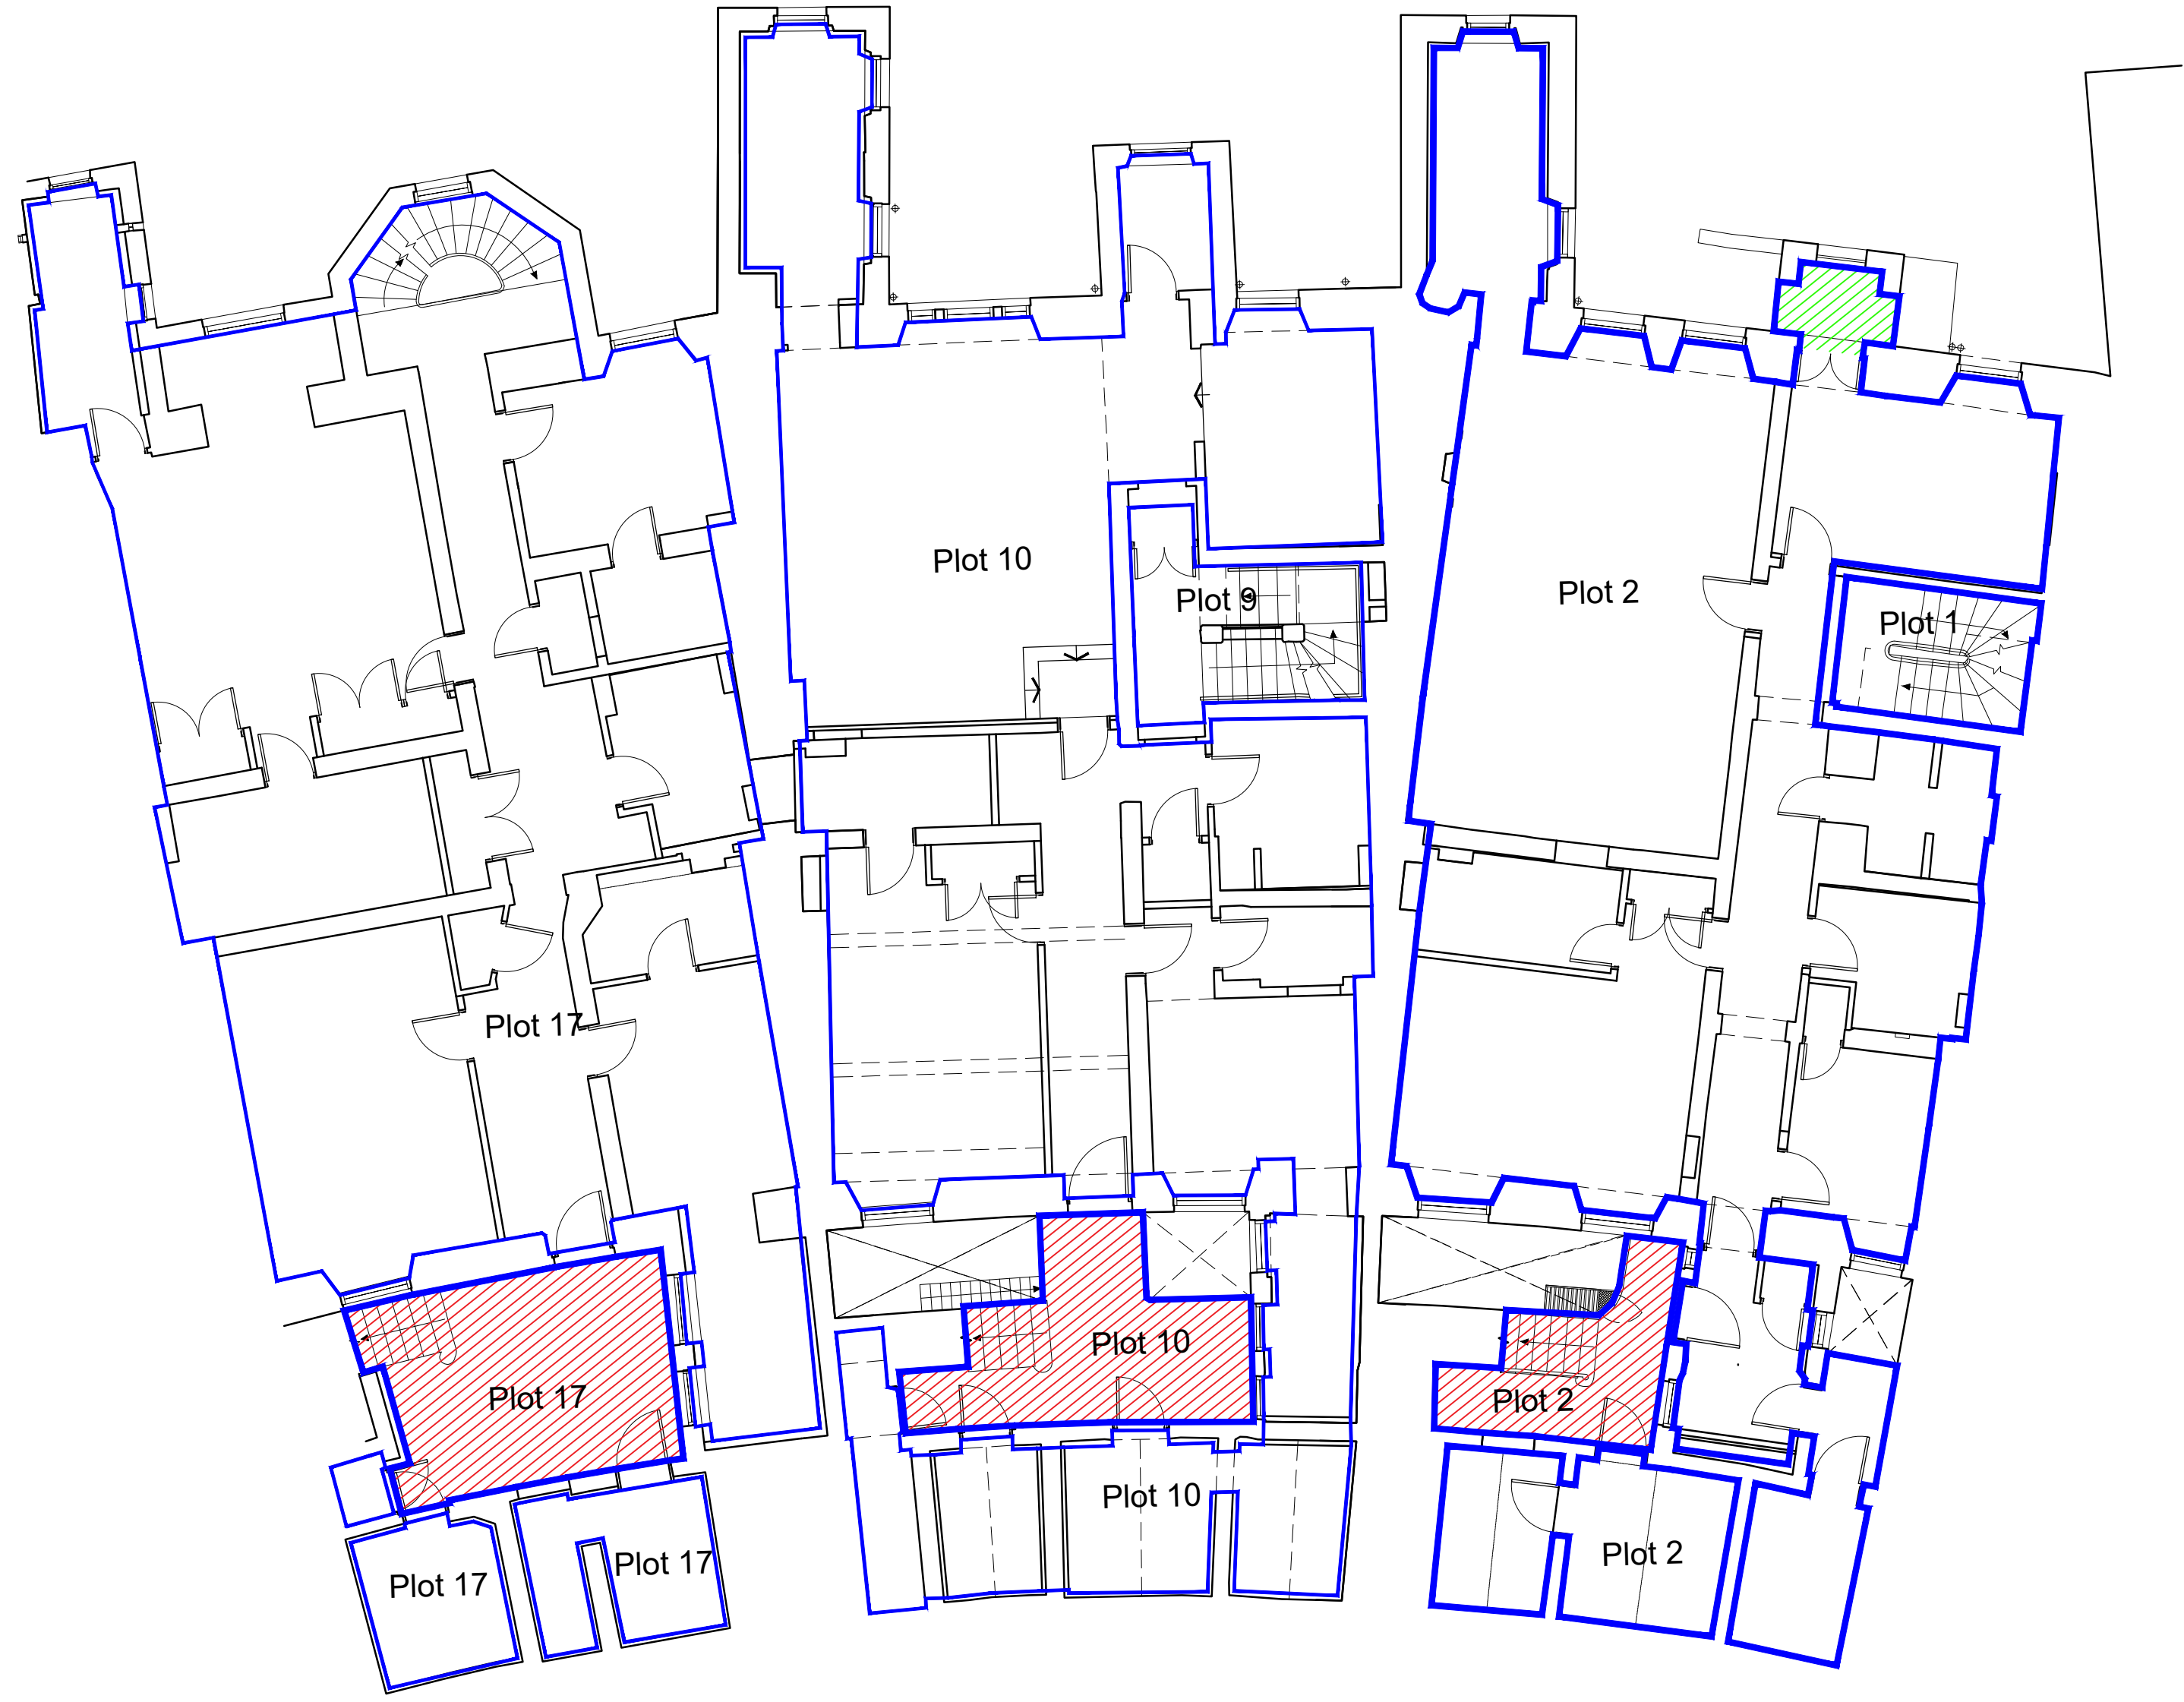

REVISIONS
-- 10.02.20 JC First Issue
A 19.02.20 JC Plot 09 Cupboard
B 31.03.20 JC BP Comments 18.03.20

Legend:

- Indicates plot boundary
- Rear external area
- Indicates common area boundary
- Access right for meter reading