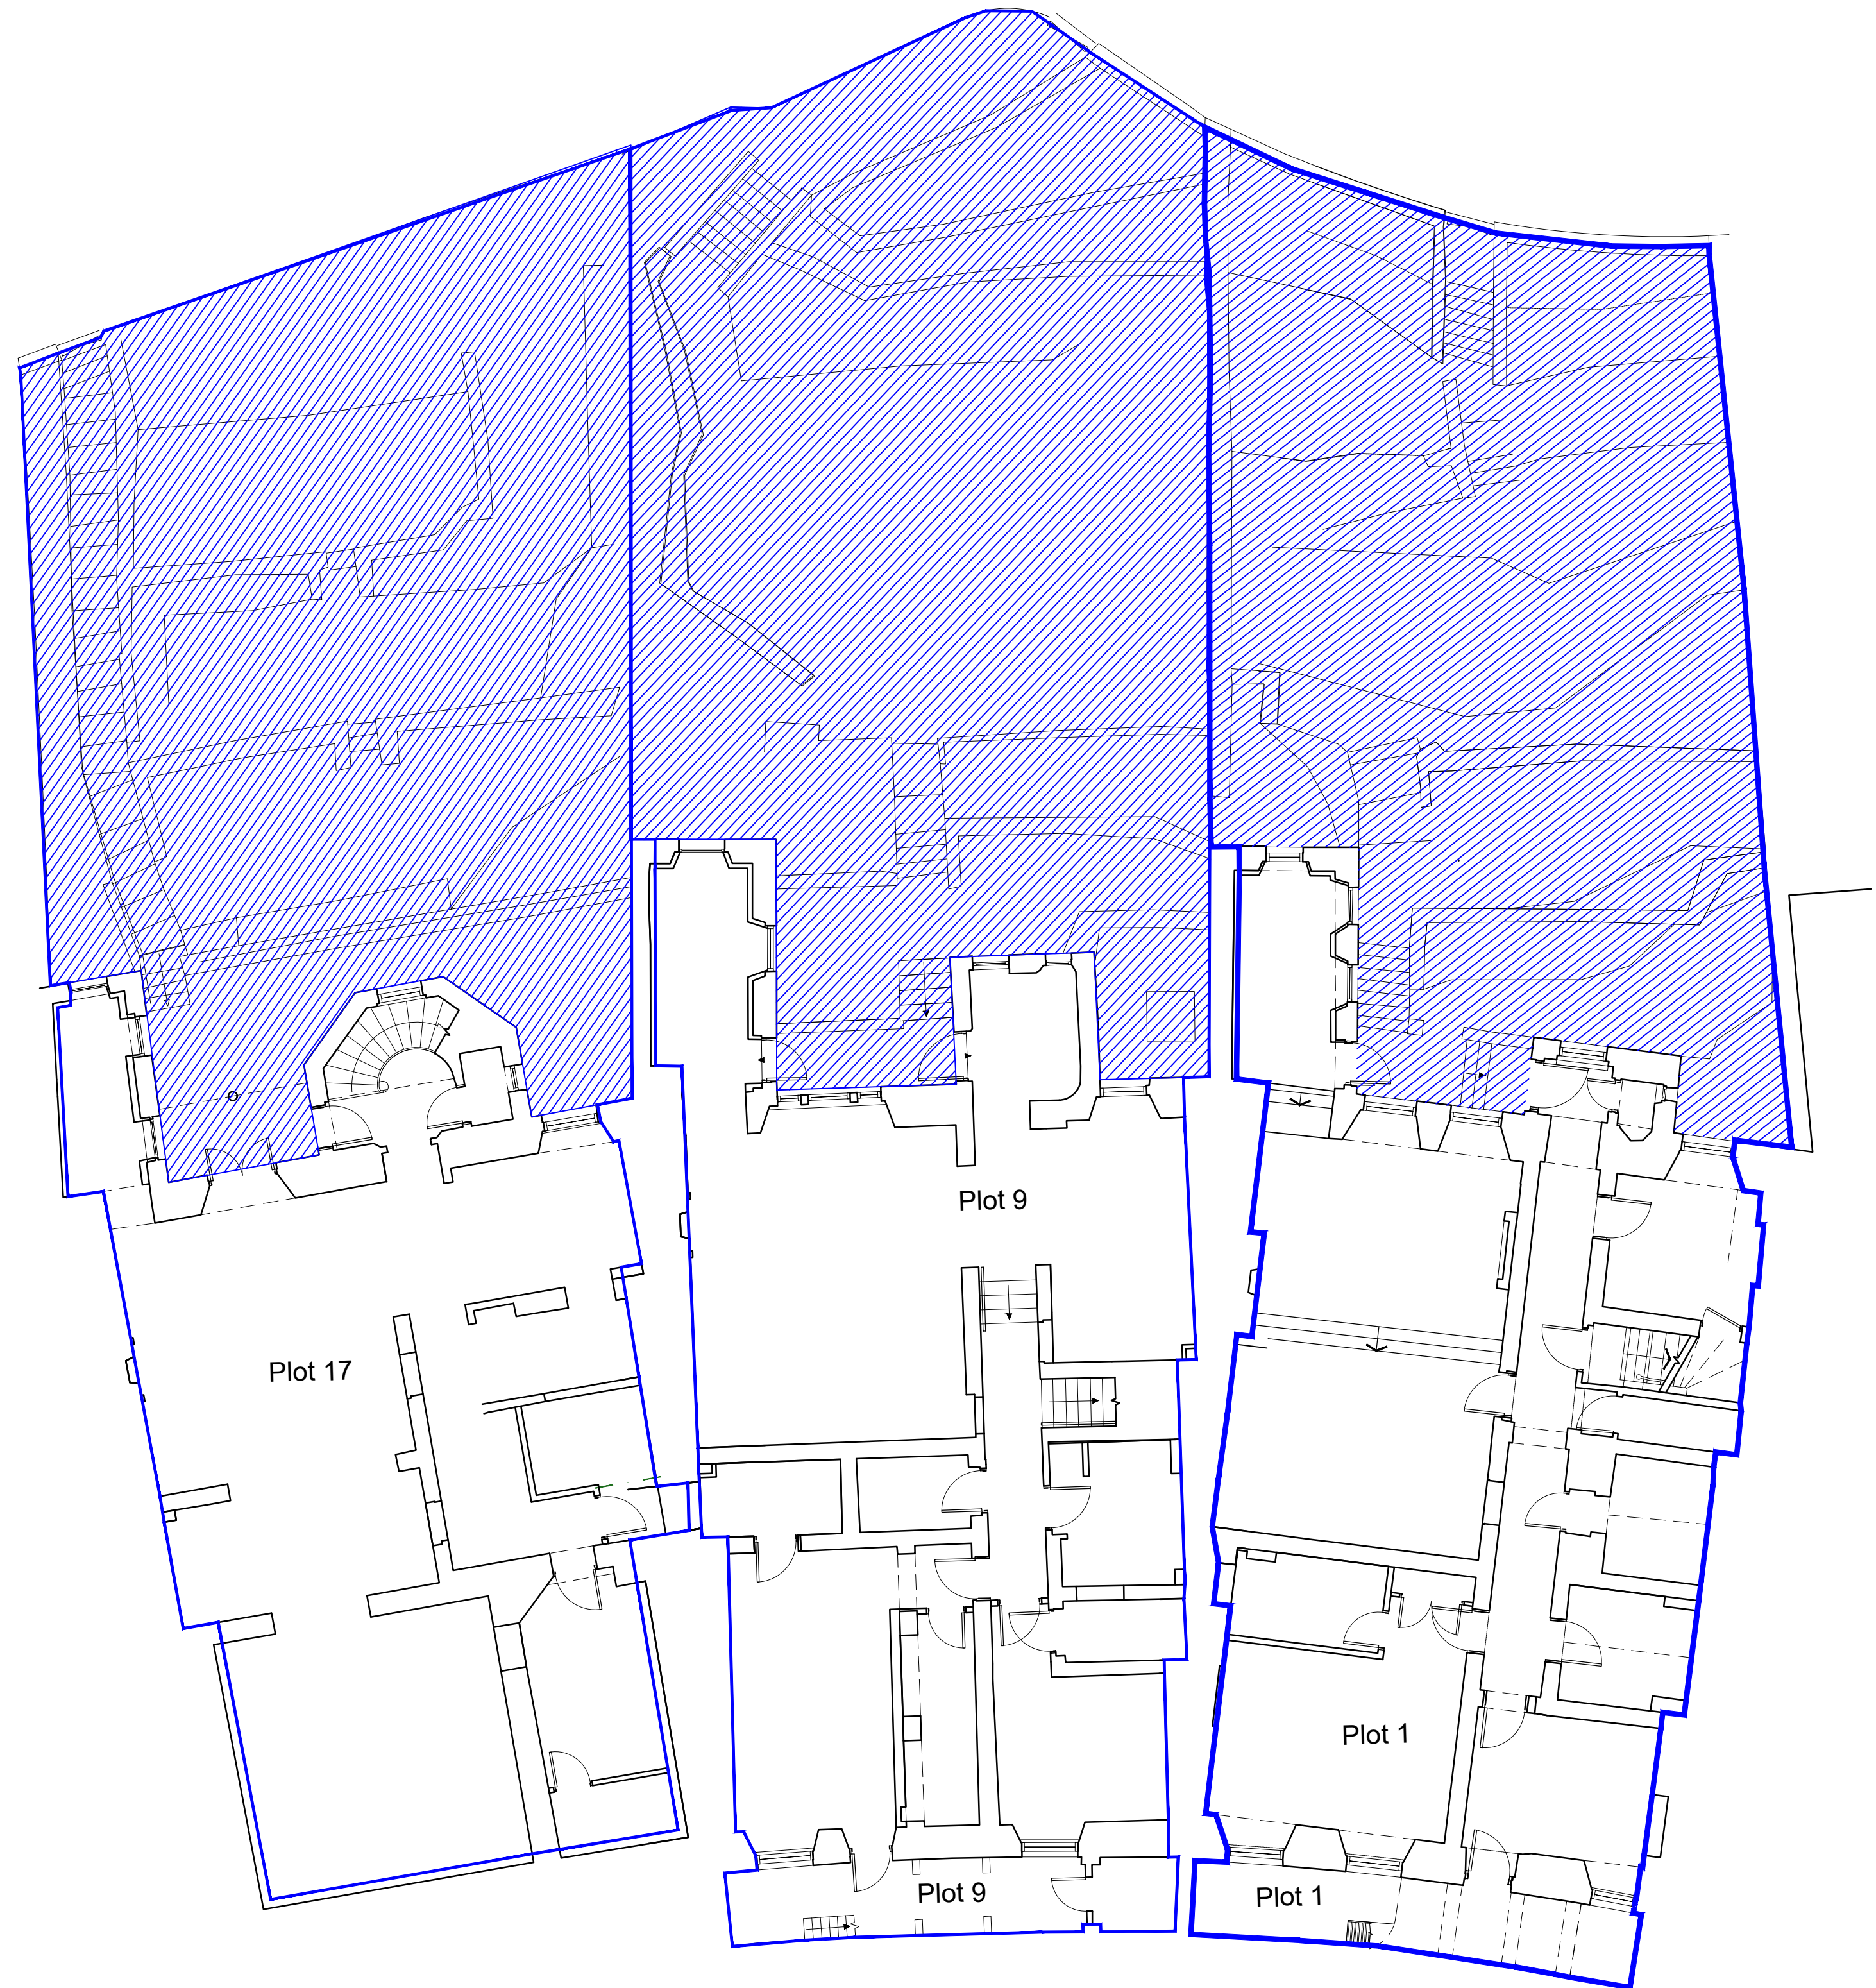

Legend:

-  Indicates development boundary
-  Indicates the block

The development registered under title MID199716 and plots 1 to 23 within have been DPA approved by:

Craig McFadden - 9 December 2020
Craig McFadden (DPA Officer)

Legend:

- Indicates plot boundary
- /// Indicates garden ground
- Indicates common area boundary

All levels and dimensions to be checked on site prior to construction / fabrication; report discrepancies immediately. Do not scale dimensions from this drawings. This drawing is copyright protected.

REVISIONS
-- 10.02.20 JC First Issue
A 19.02.20 JC Plot 09 Cupboard
B 31.03.20 JC BP Comments 18.03.20

Legend:

-  Indicates plot boundary
-  Rear external area
-  Indicates common area boundary
-  Access right for meter reading

Legend:

-  Indicates plot boundary
-  Rear external area
-  Indicates common area boundary
-  Access right for meter reading

Legend:

- Indicates plot boundary
- Indicates common area boundary

All levels and dimensions to be checked on site prior to construction / fabrication; report discrepancies immediately. Do not scale dimensions from this drawings. This drawing is copyright protected.