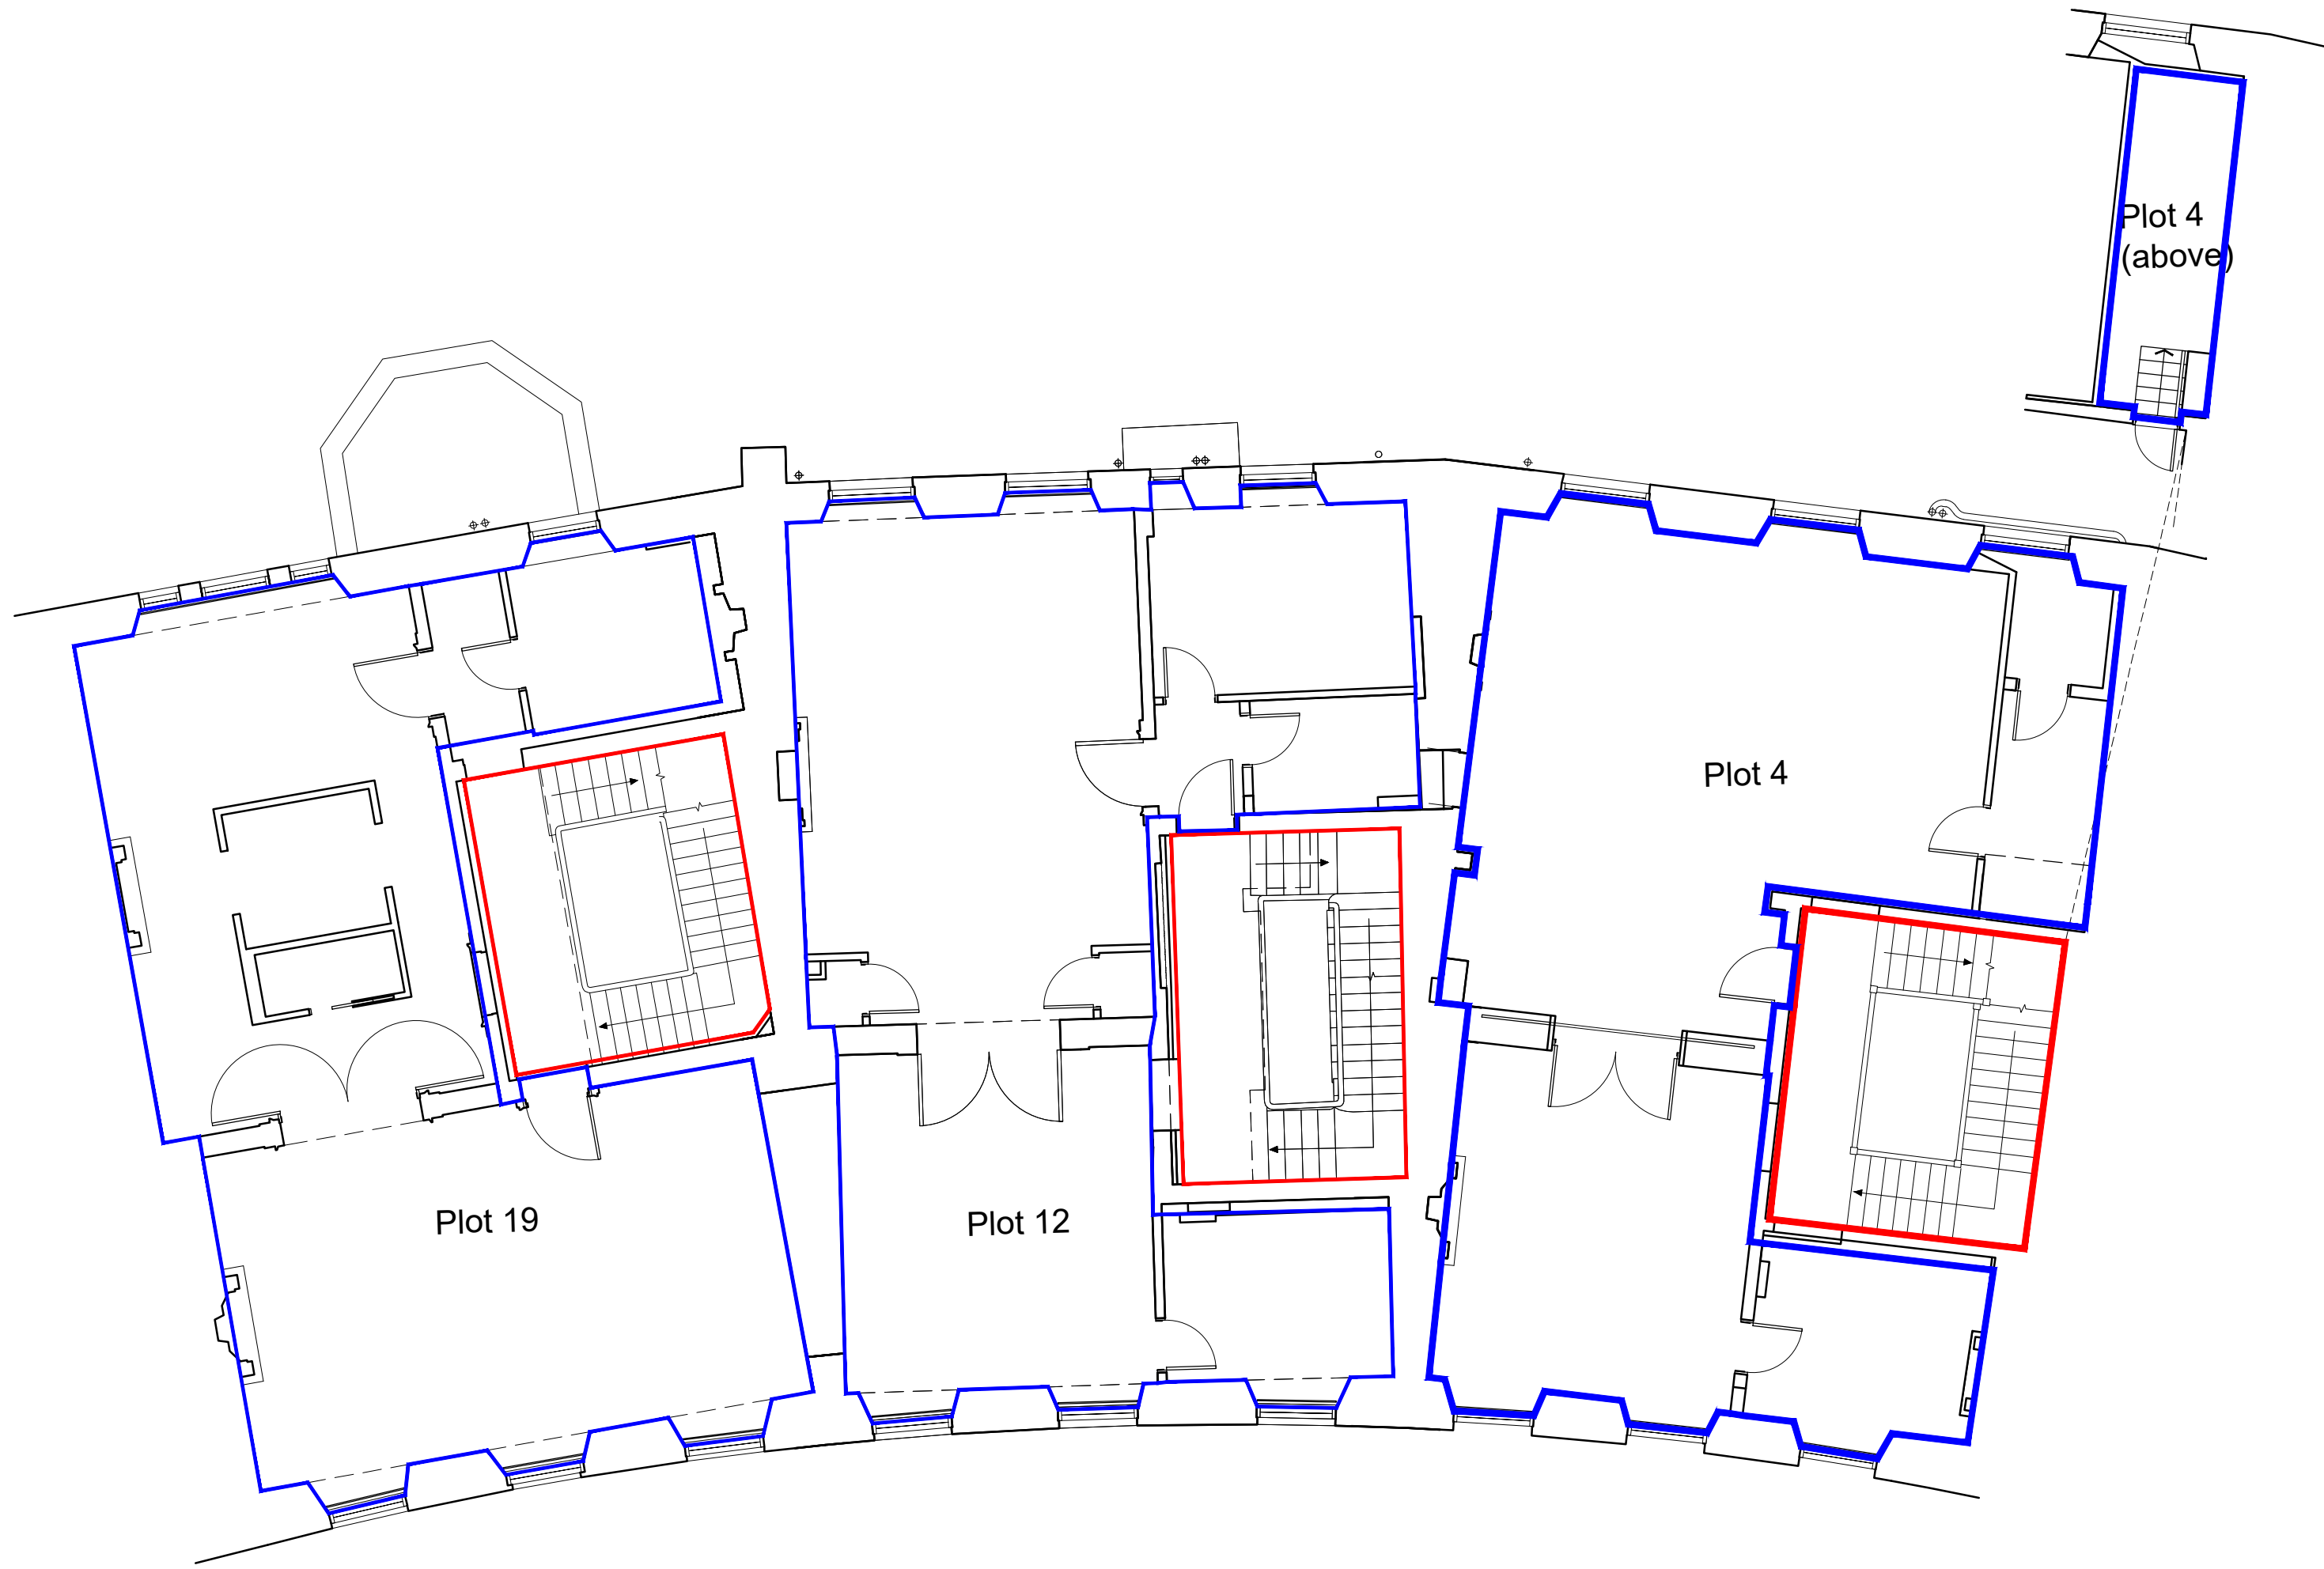

Legend:

- Indicates plot boundary
- /// Indicates garden ground
- Indicates common area boundary

All levels and dimensions to be checked on site prior to construction / fabrication; report discrepancies immediately. Do not scale dimensions from this drawings. This drawing is copyright protected.

REVISIONS
-- 10.02.20 JC First Issue
A 19.02.20 JC Plot 09 Cupboard
B 31.03.20 JC BP Comments 18.03.20

Legend:

-  Indicates plot boundary
-  Rear external area
-  Indicates common area boundary
-  Access right for meter reading

Legend:

-  Indicates plot boundary
-  Rear external area
-  Indicates common area boundary
-  Access right for meter reading

Legend:

- Indicates plot boundary
- Indicates common area boundary

All levels and dimensions to be checked on site prior to construction / fabrication; report discrepancies immediately. Do not scale dimensions from this drawings. This drawing is copyright protected.

REVISIONS
-- 10.02.20 JC First Issue
A 31.03.20 JC BP Comments 18.03.20

Legend:
— Indicates plot boundary
— Indicates common area boundary

Legend:

- Indicates plot boundary
- Indicates common area boundary