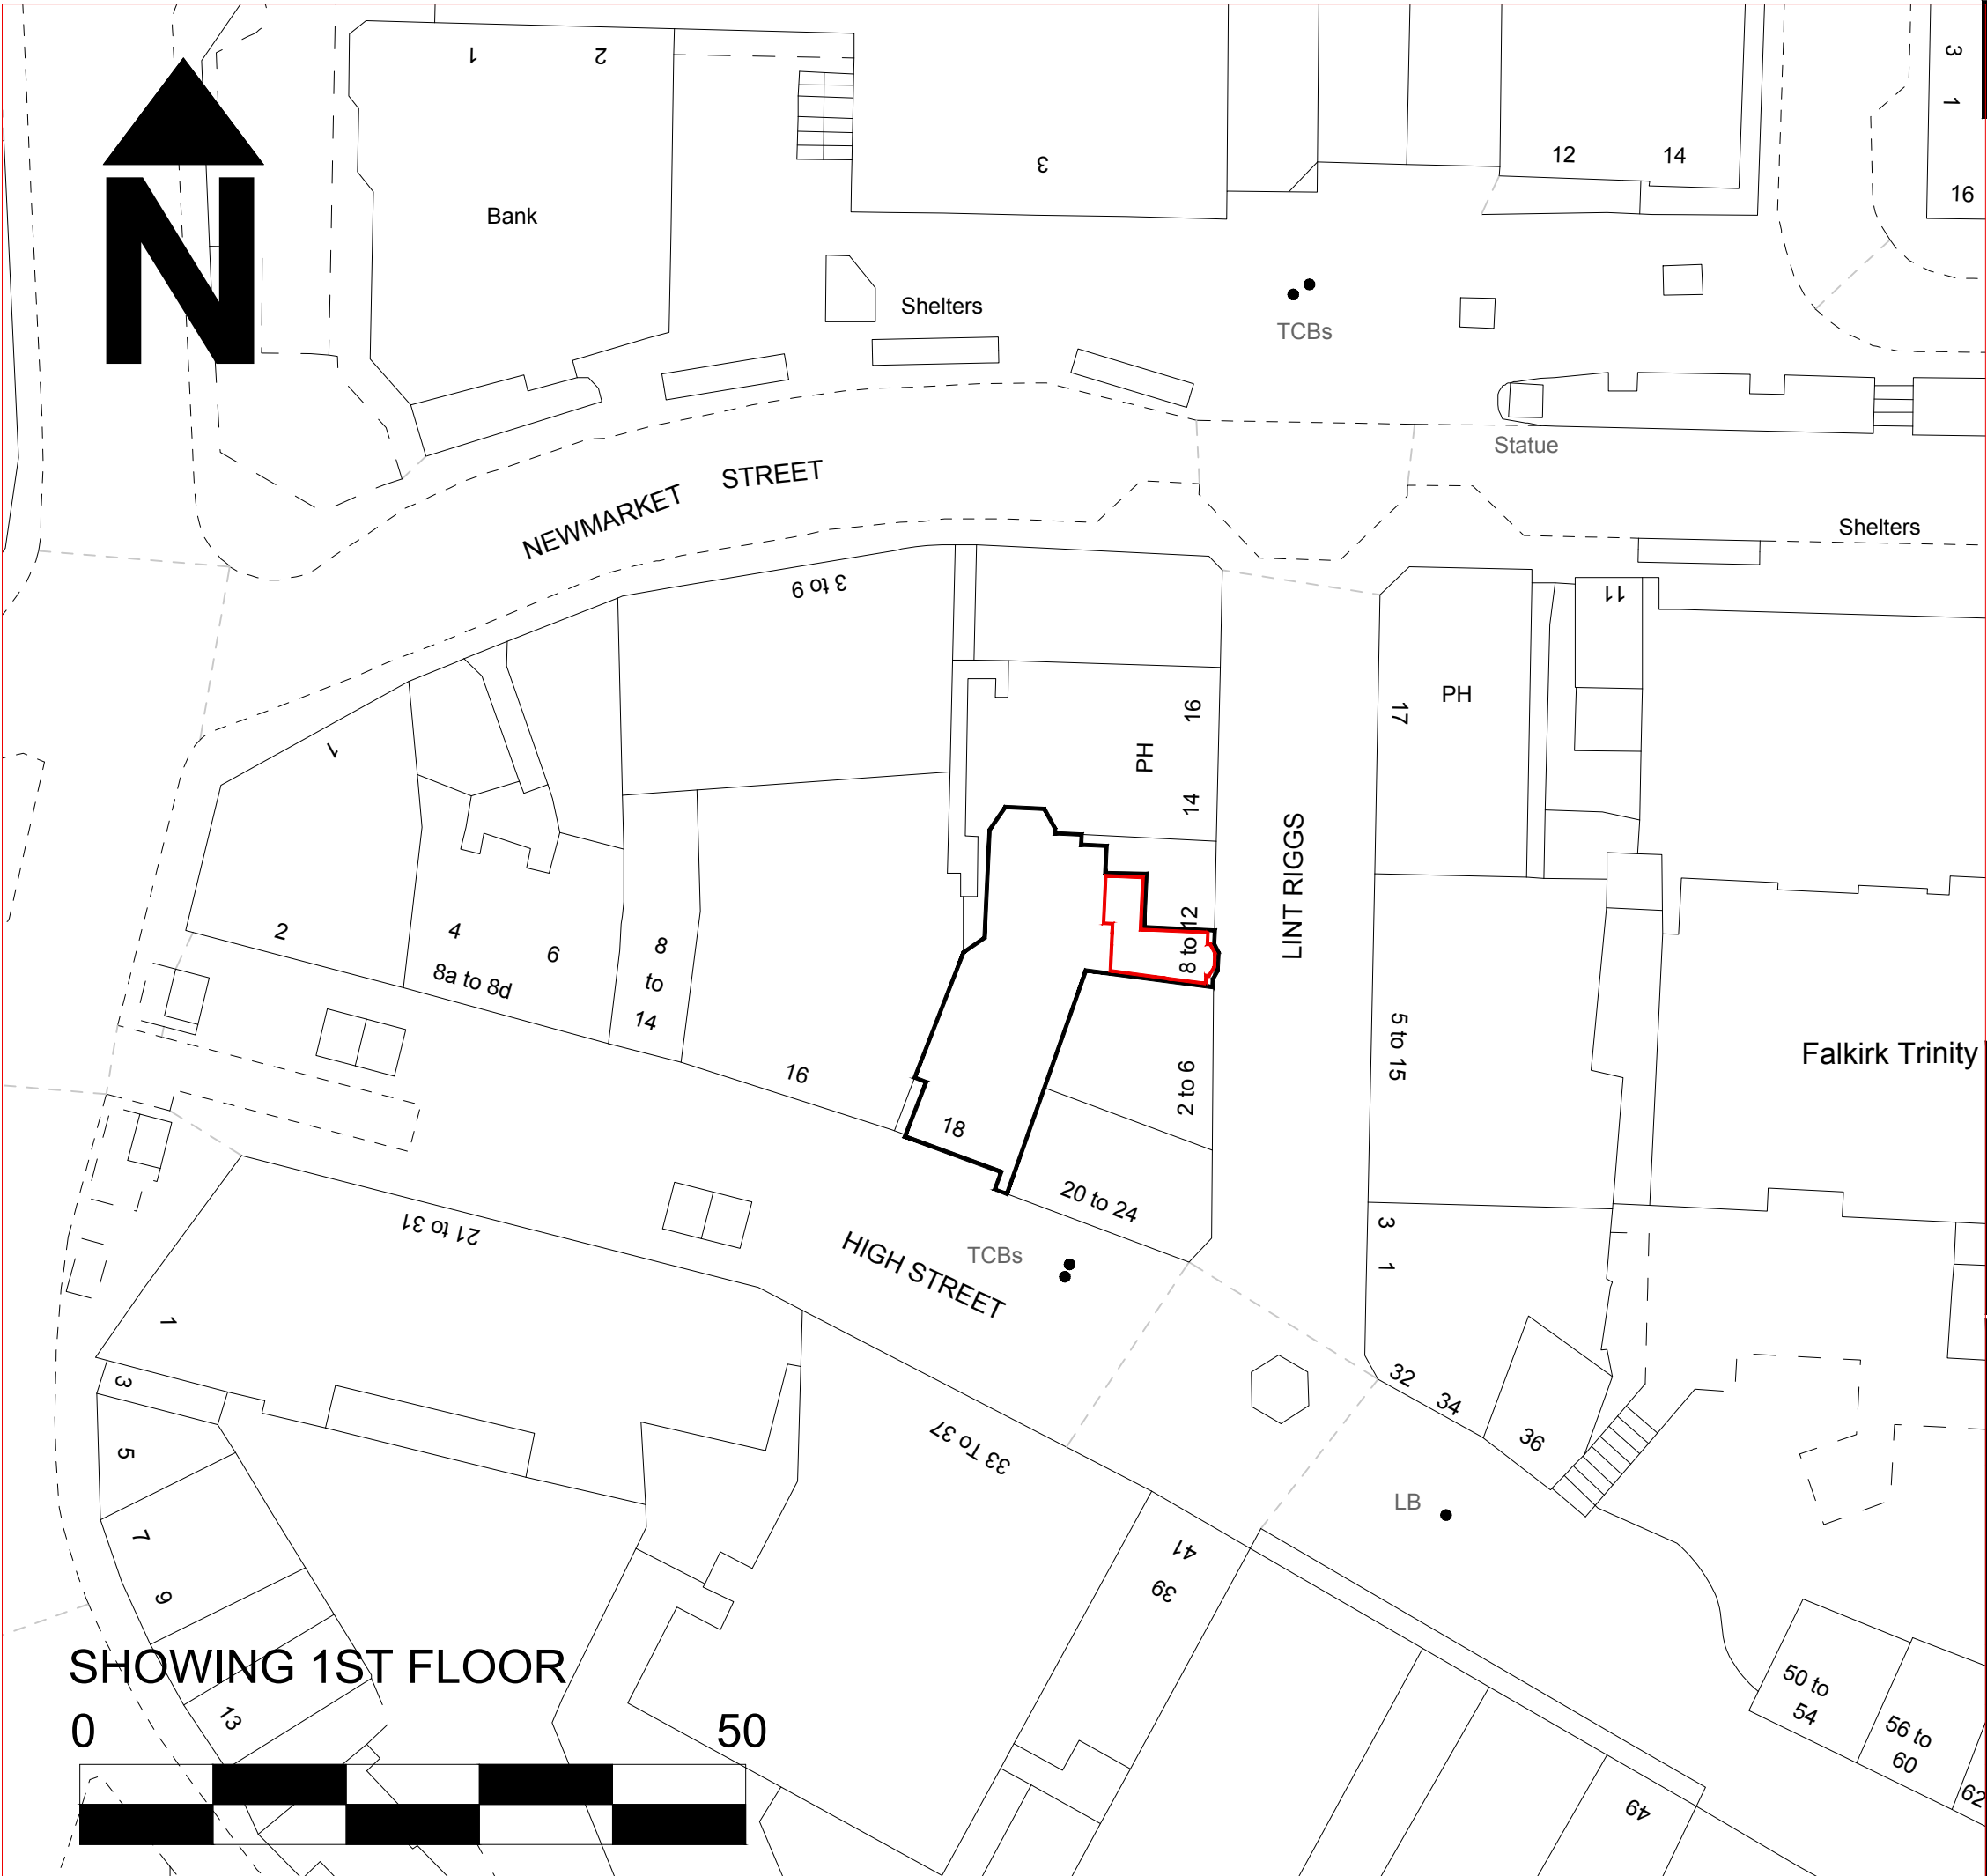

SHOWING 1ST FLOOR

SHOWING 2ND FLOOR

<table border="1" style="width: 100%; border-collapse: collapse;"> <thead> <tr> <th style="width: 10%;">Rev.</th> <th style="width: 80%;">Description</th> <th style="width: 10%;">By</th> <th style="width: 10%;">Date</th> </tr> </thead> <tbody> <tr> <td colspan="4" style="text-align: center; padding: 20px;">  </td> </tr> </tbody> </table>	Rev.	Description	By	Date					
Rev.	Description	By	Date						
									
<p>REWD Group          Address: REWD Group HQ          Unit 4 Barons Court          Grangemouth          FK3 8BH          Tel: 01324 35 77 26          Web: www.REWDgroup.co.uk</p>									
 Scan to find out more									
<p><b>TITLE:</b> PLOT 2 FEU</p>									
<p><b>PROJECT:</b> FLAT 1 TEMPERANCE HOUSE 8 LINT RIGGS FALKIRK FK1 1DG</p>									
<p>Drawn by: JM</p>	<p>Drawing no:</p>								
<p>Checked by:</p>	<p><b>TH-FEU-2</b></p>								
<p>Date: AUG 2022</p>	<p>Rev:</p>								
<p>Scale: 1:500 @ A3</p>									