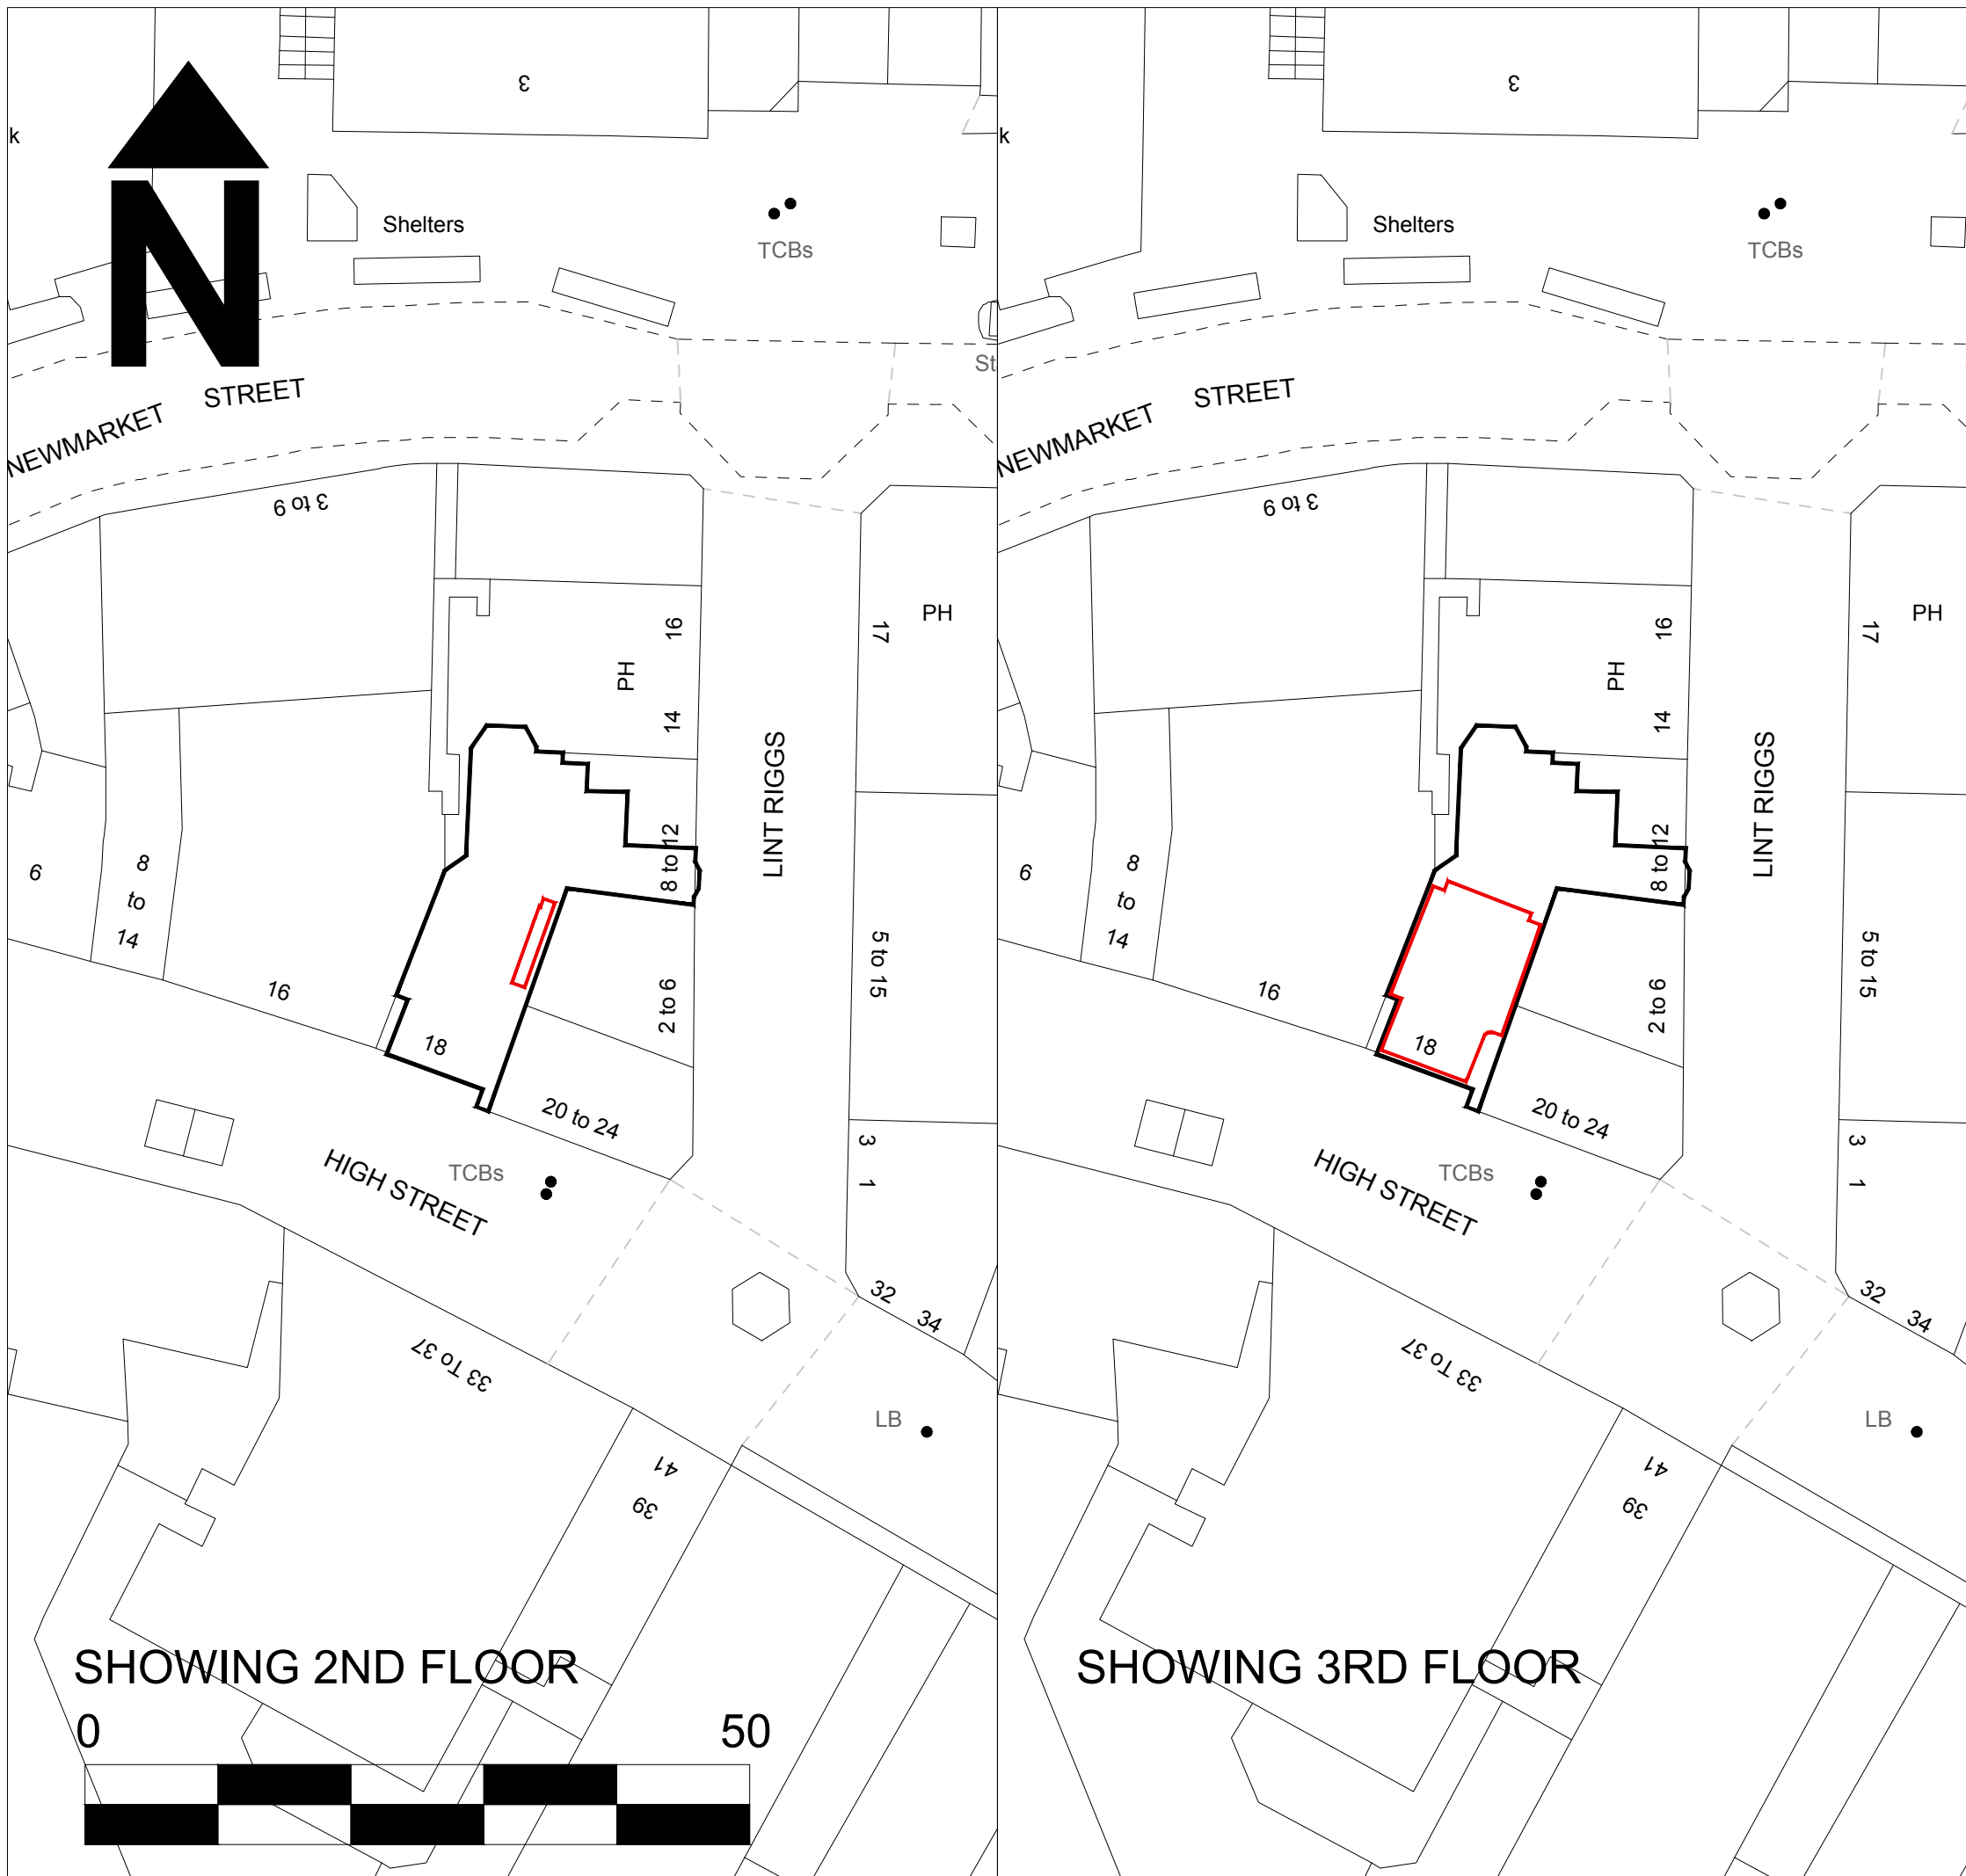

TITLE:  
PLOT 5 FEU

PROJECT:  
FLAT 6 TEMPERANCE HOUSE  
8 LINT RIGGS  
FALKIRK  
FK1 1DG

Drawn by:	JM	Drawing no:	TH-FEU-5
Checked by:			
Date:	AUG 2022	Rev:	
Scale:	1:500 @ A3		

SHOWING 2ND FLOOR

Rev.	Description	By	Date
------	-------------	----	------