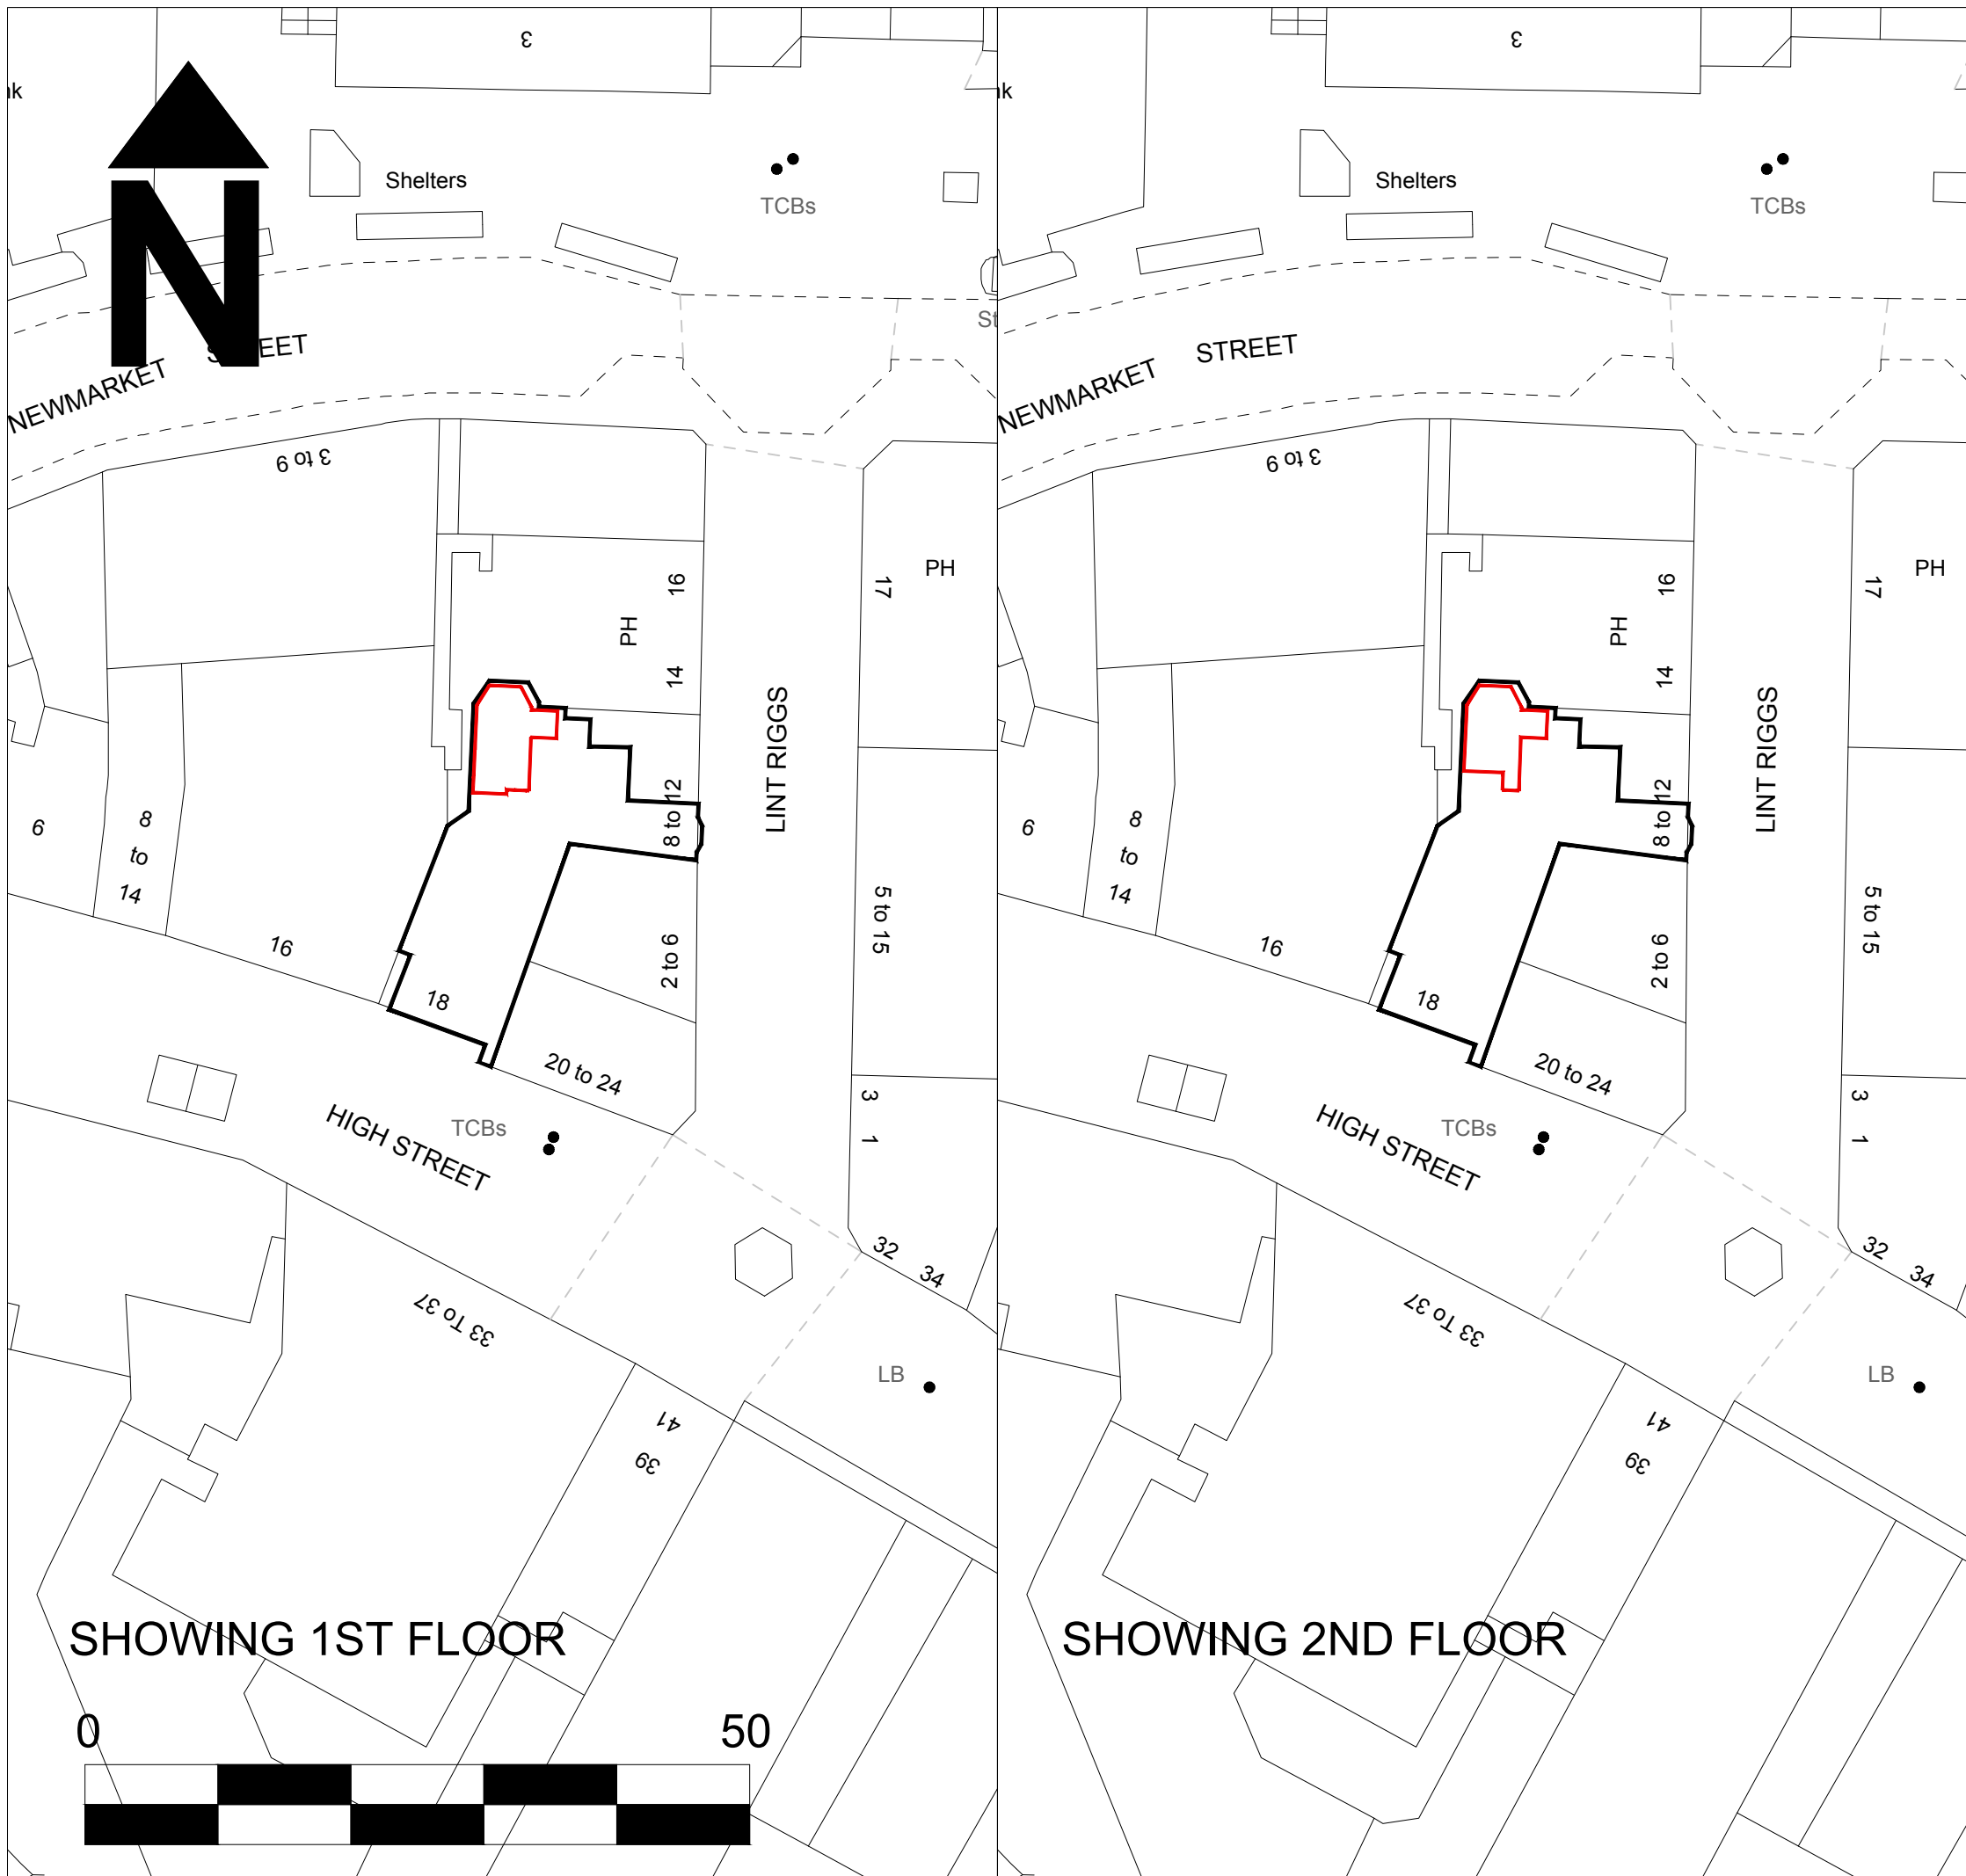

SHOWING 1ST FLOOR

SHOWING 2ND FLOOR

<table border="1" style="width: 100%; border-collapse: collapse;"> <thead> <tr> <th style="width: 10%;">Rev.</th> <th style="width: 80%;">Description</th> <th style="width: 10%;">By</th> <th style="width: 10%;">Date</th> </tr> </thead> <tbody> <tr> <td colspan="4" style="text-align: center; padding: 20px;">  </td> </tr> </tbody> </table>	Rev.	Description	By	Date					
Rev.	Description	By	Date						
									
<p>REWD Group          Address: REWD Group HQ          Unit 4 Barons Court          Grangemouth          FK3 8BH          Tel: 01324 35 77 26          Web: www.REWDgroup.co.uk</p>									
 Scan to find out more									
<p><b>TITLE:</b> PLOT 2 FEU</p>									
<p><b>PROJECT:</b> FLAT 1 TEMPERANCE HOUSE 8 LINT RIGGS FALKIRK FK1 1DG</p>									
<p>Drawn by: JM</p>	<p>Drawing no:</p>								
<p>Checked by:</p>	<p><b>TH-FEU-2</b></p>								
<p>Date: AUG 2022</p>	<p>Rev:</p>								
<p>Scale: 1:500 @ A3</p>									