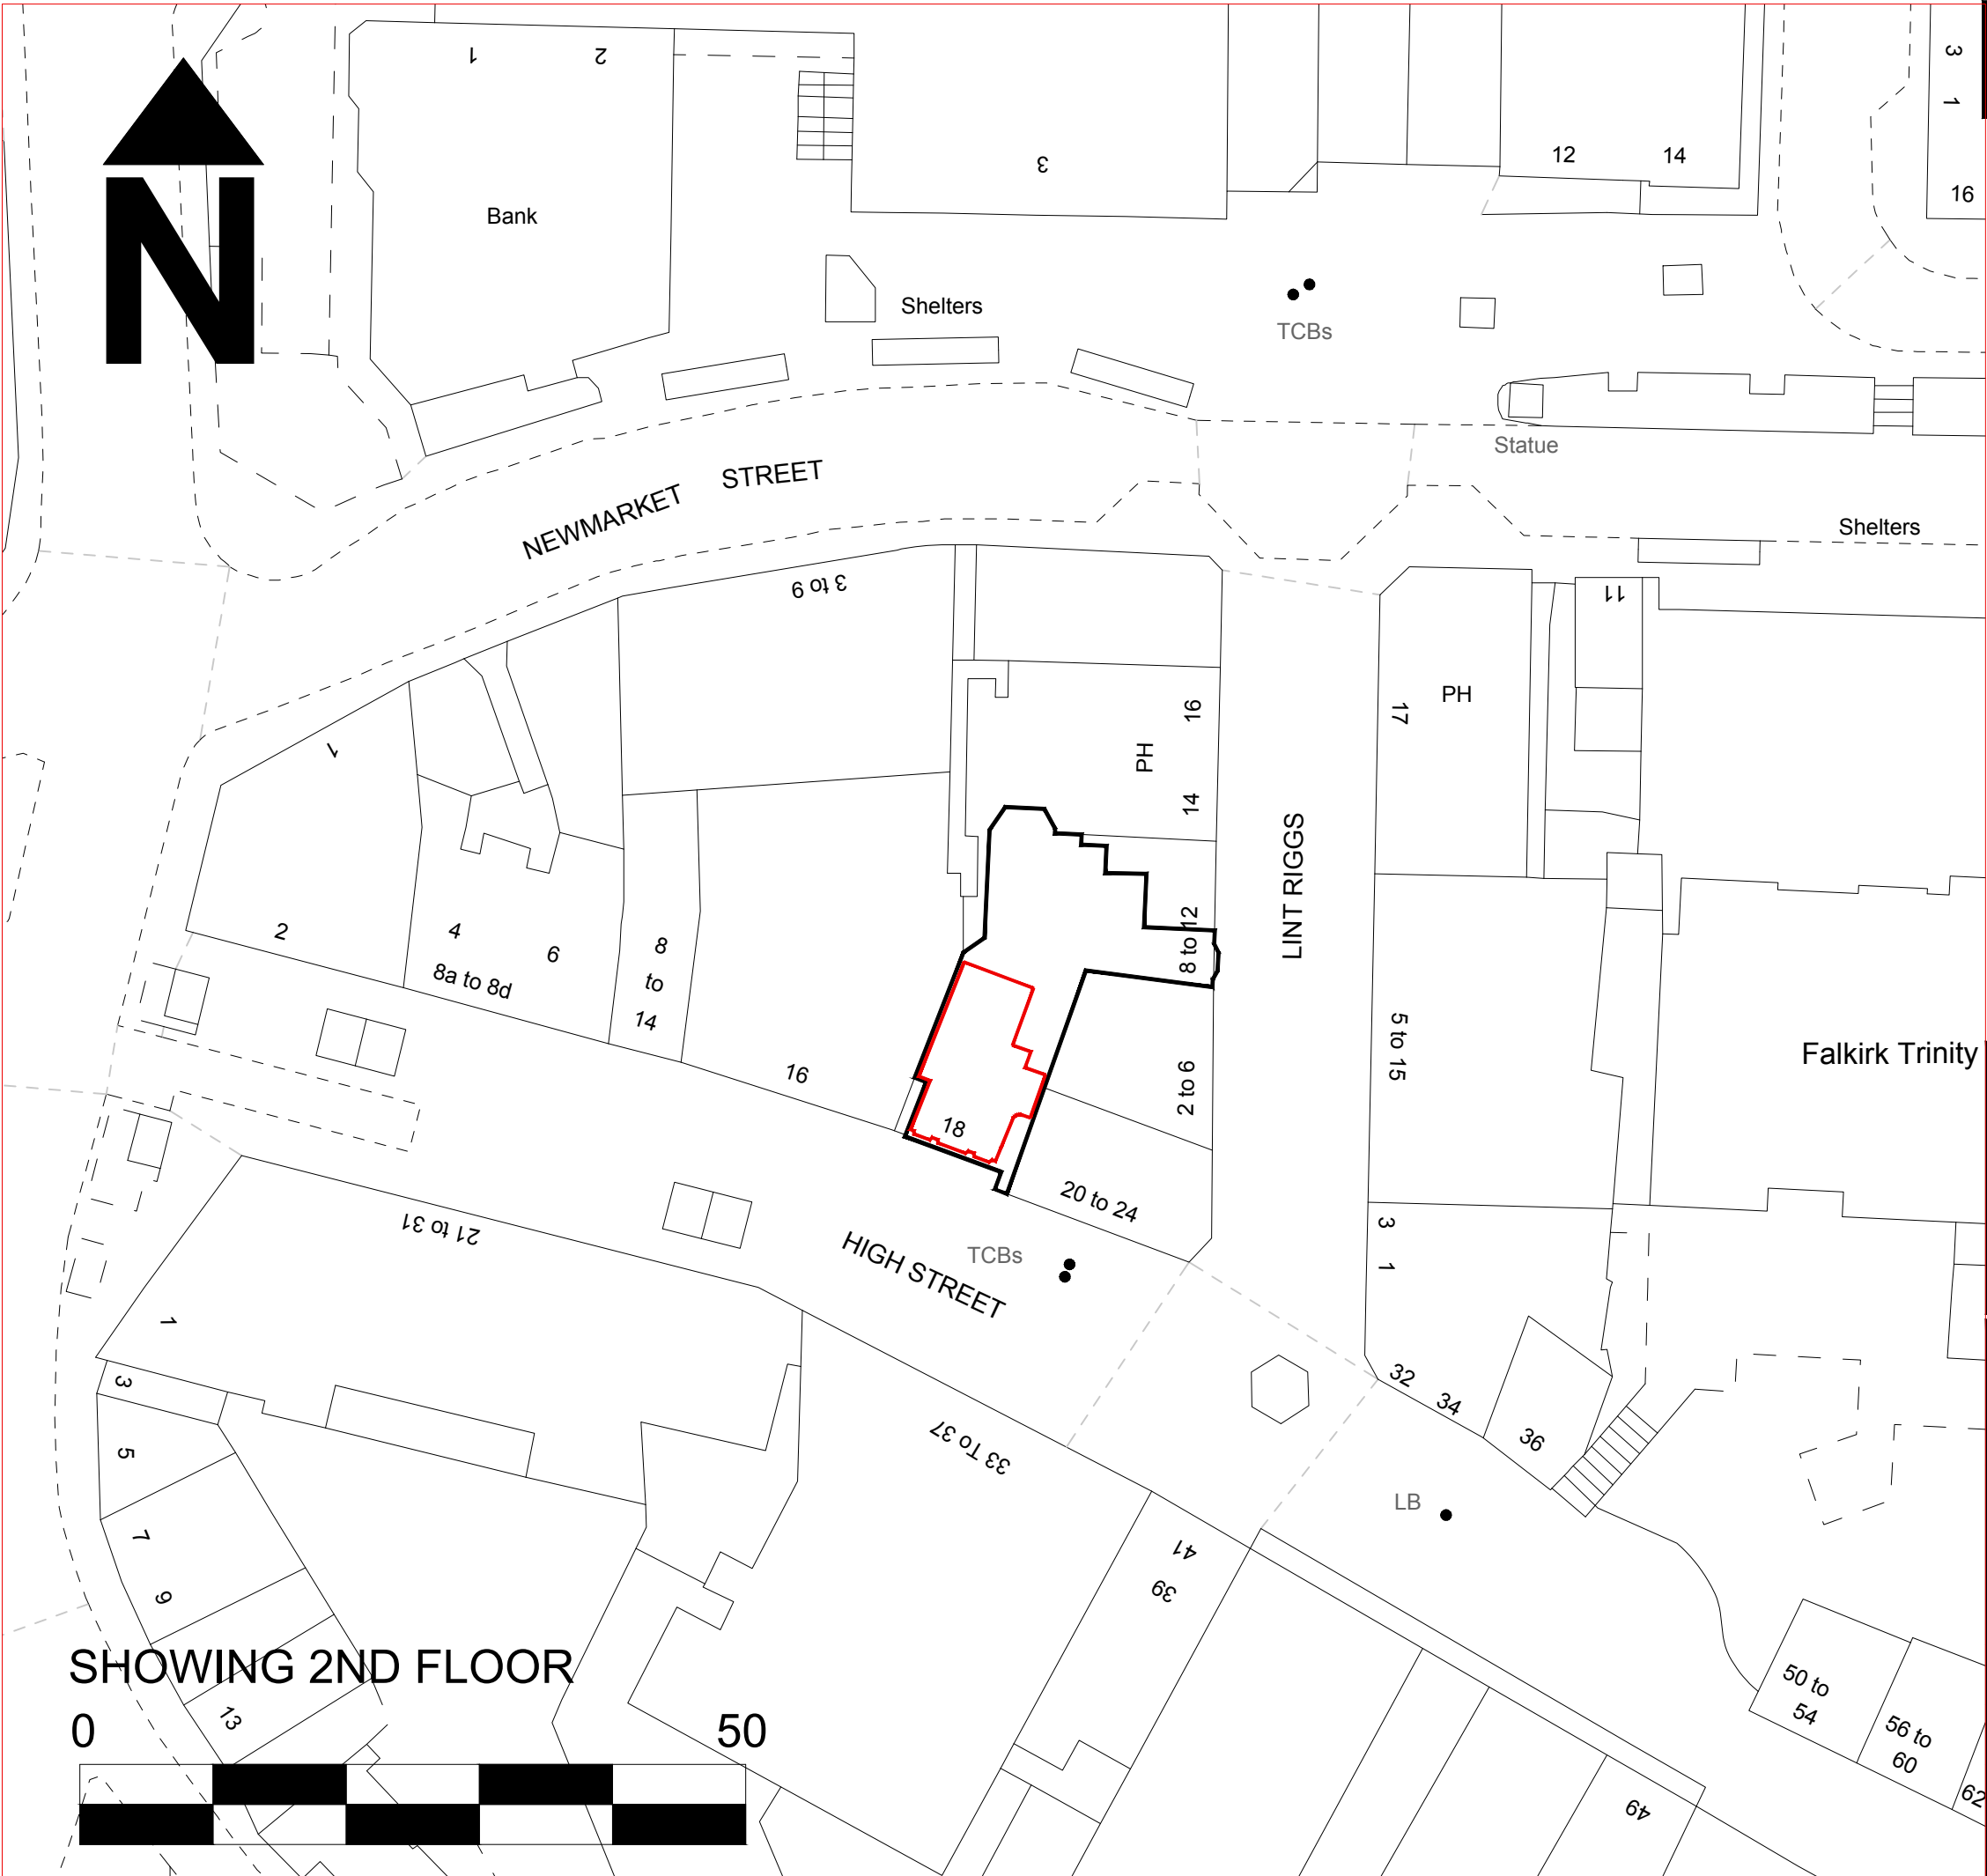

SHOWING 2ND FLOOR