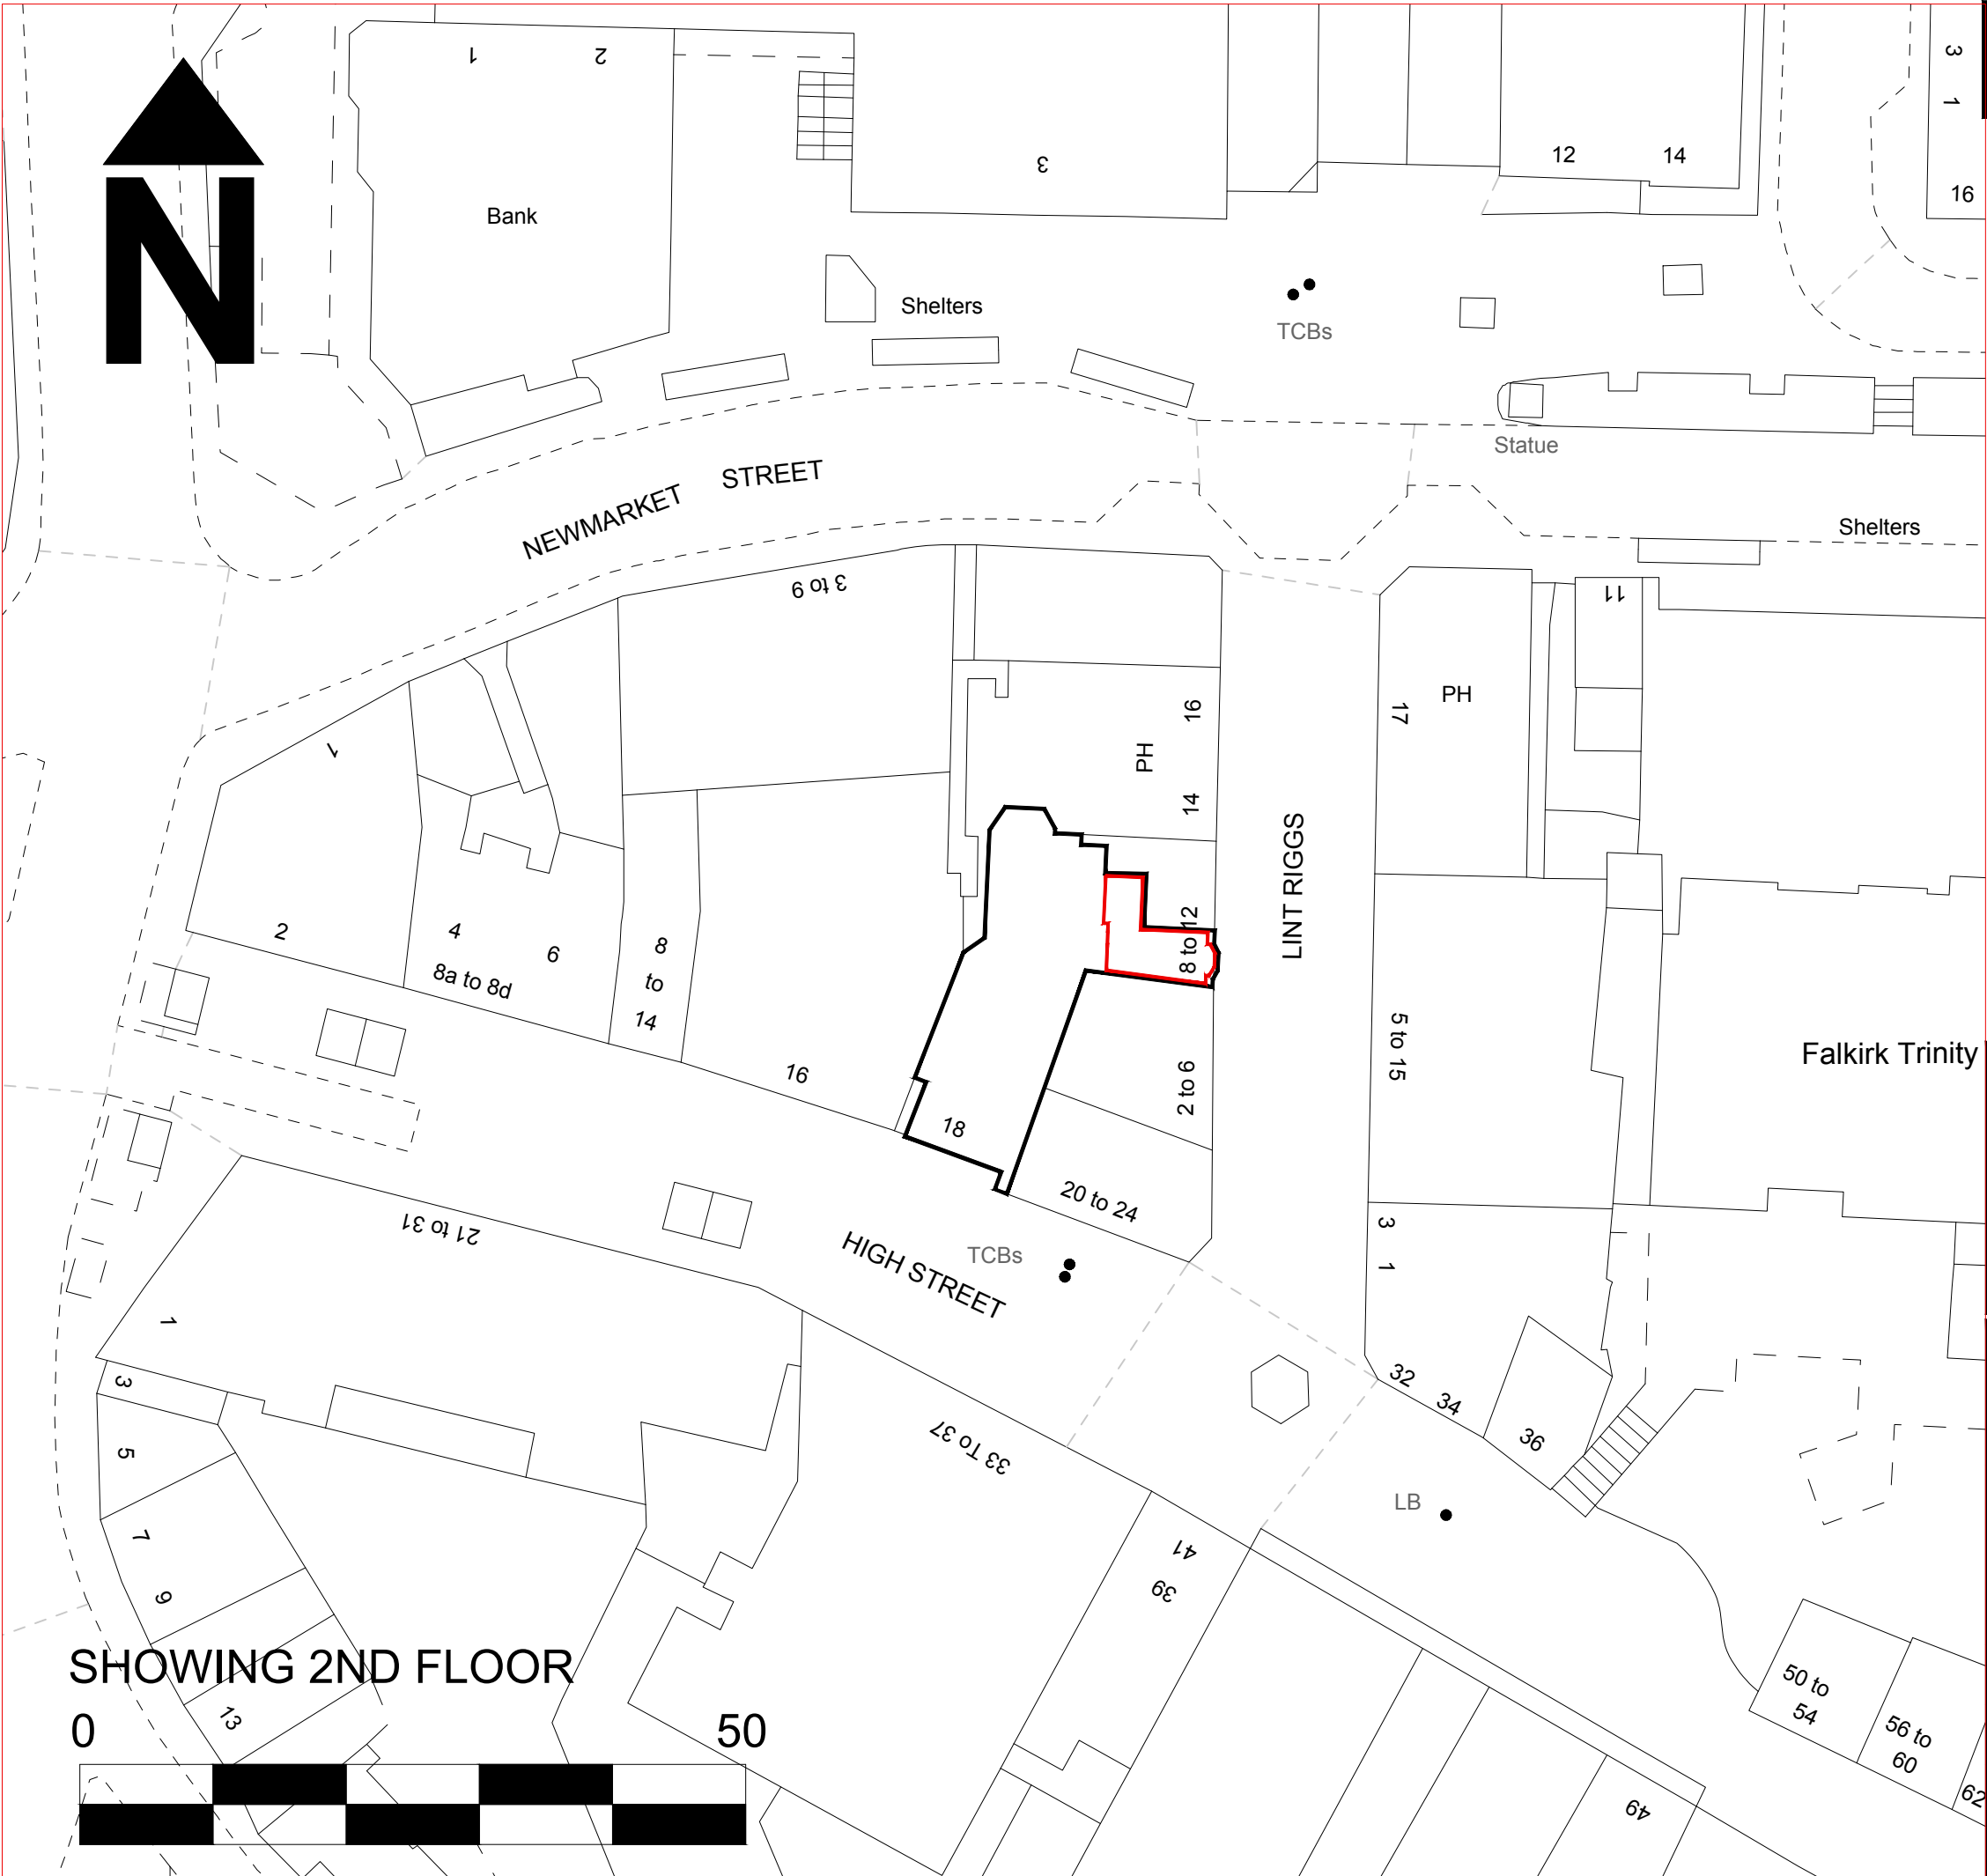

Rev.	Description	By	Date

REWD Group  
 Address: REWD Group HQ  
 Unit 4 Barons Court  
 Grangemouth  
 FK3 8BH  
 Tel: 01324 35 77 26  
 Web: www.REWDgroup.co.uk

Scan to find out more

TITLE: PLOT 4 FEU	
PROJECT: FLAT 4 TEMPERANCE HOUSE 8 LINT RIGGS FALKIRK FK1 1DG	
Drawn by: JM	Drawing no:
Checked by:	TH-FEU-4
Date: AUG 2022	Rev:
Scale: 1:500 @ A3	