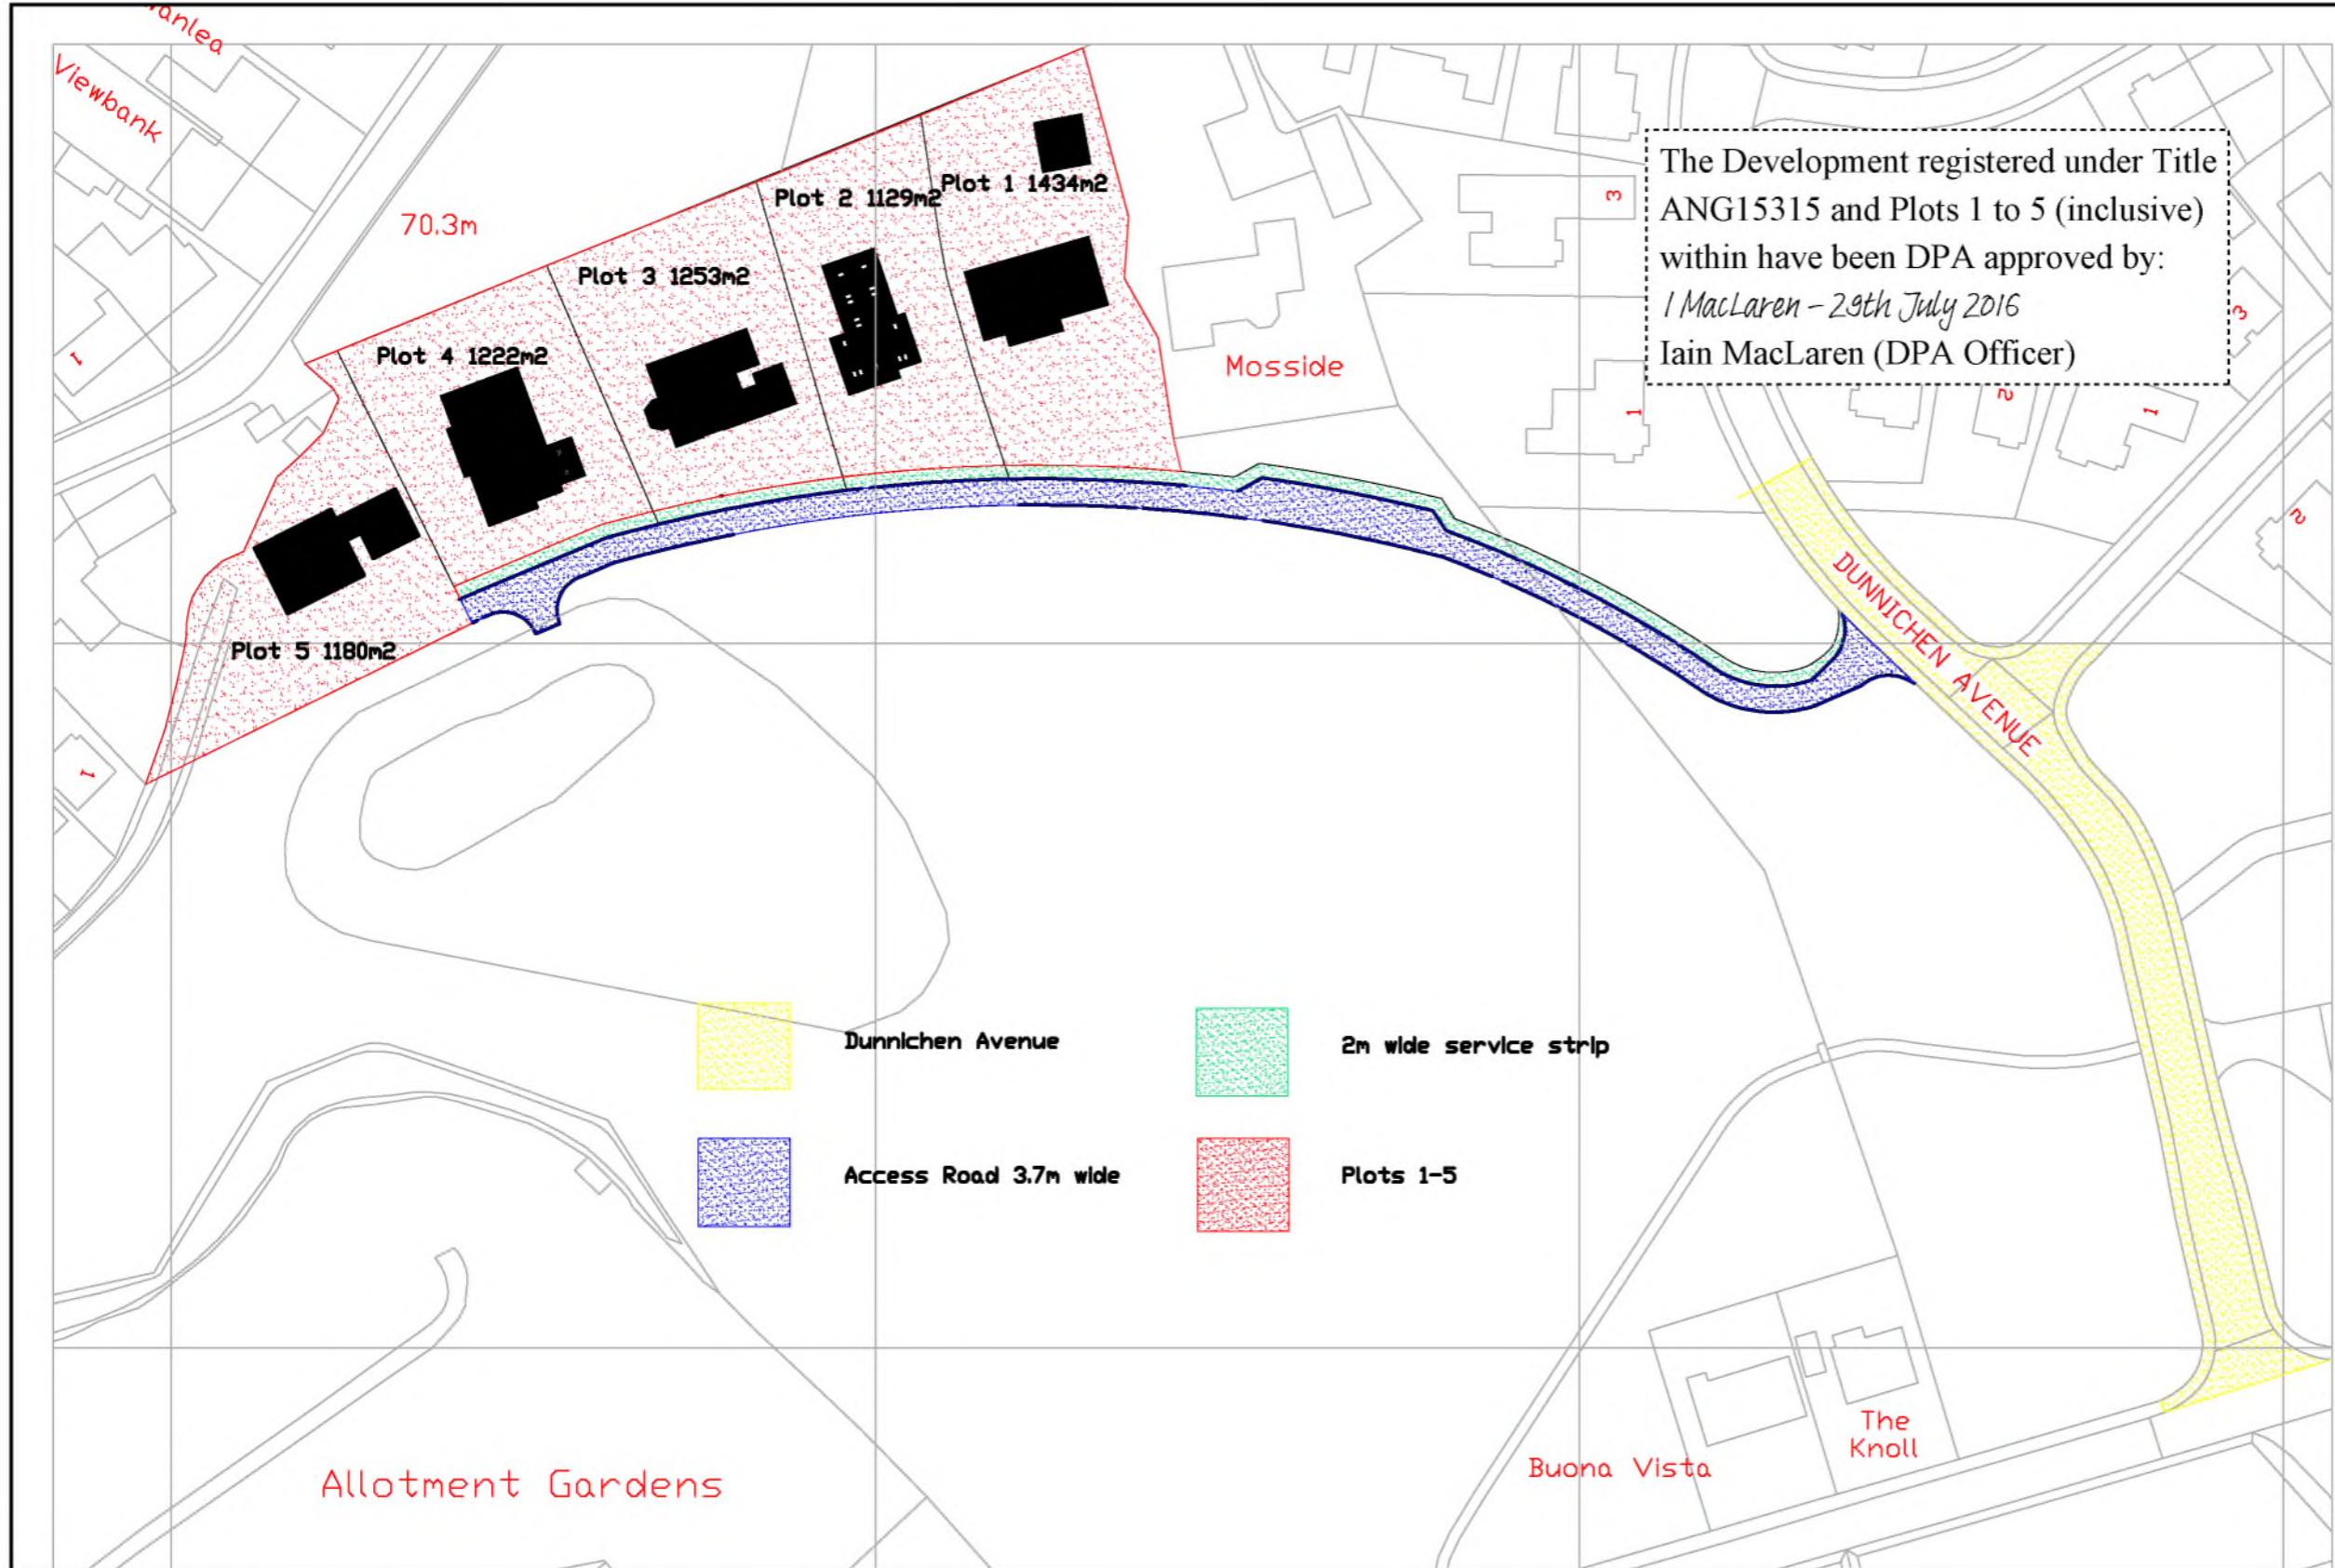

PROJECT
**Deed Plan for
 5 New houses at
 The Mossie
 Forfar**

SCALE
 1:1000 - A3

DATE
 July 2016

DRAWING NUMBER
 PMS 2019-800

DO NOT SCALE - IF IN DOUBT ASK
 ©Project Management Scotland Ltd. 2016

DISPOSITION PLAN
 Scale 1:1000