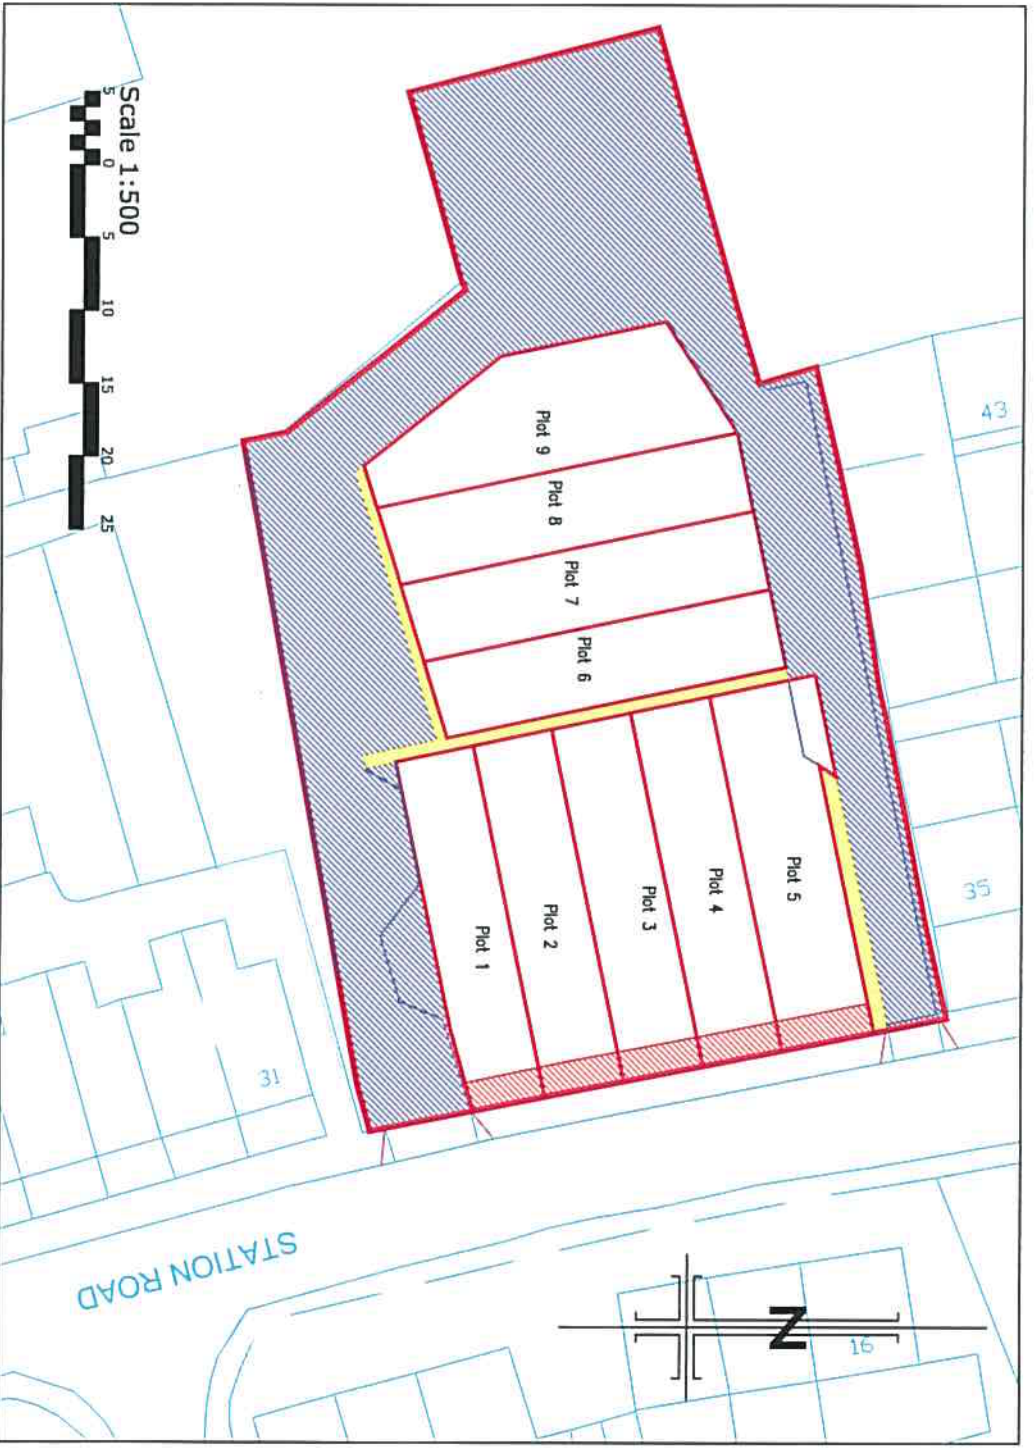

Development Plan for Station Road Cardenden

Site Centre OS Grid - 321 735E 695 155N

Date - 27th Sep 2018

Scale - 1 : 500

Hatching Legend

Red Hatch - Service Wayleave

Blue Hatch - Roads and Parking

Yellow Hatch - Common Paths